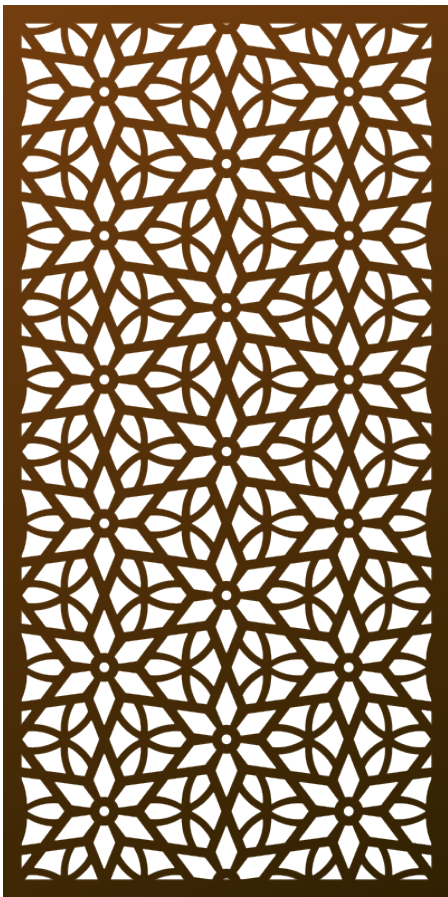

## Boulder Flower<sup>®</sup> (BFL)

The six-pointed star is the center of the show in this highly modular pattern. First used for a project in our fair city Boulder, Colorado, where Parasoleil was founded and born, this pattern is honored to hold the name of where it all started.

Shade Score	2/10
Privacy Score	3/10
Biomimicry Score	4/10
Structural Strength Score	5/10
Small Hole Size Score	8/10
MESH Score	10/10
Openness	44% Open