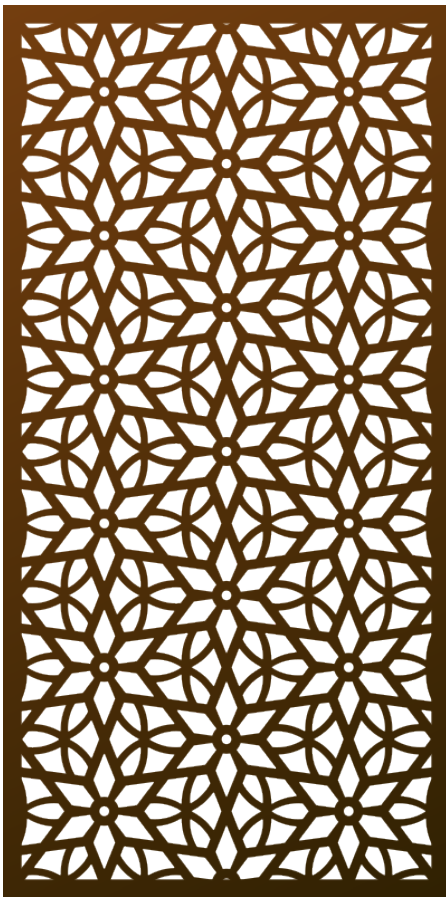

## Boulder Flower<sup>®</sup> (BFL)

The six-pointed star is the center of the show in this highly modular pattern. First used for a project in our fair city Boulder, Colorado, where Parasoleil was founded and born, this pattern is honored to hold the name of where it all started.

Shade Score	2/10
Privacy Score	3/10
Biomimicry Score	4/10
Structural Strength Score	5/10
Small Hole Size Score	8/10
MESH Score	10/10
Openness	44% Open