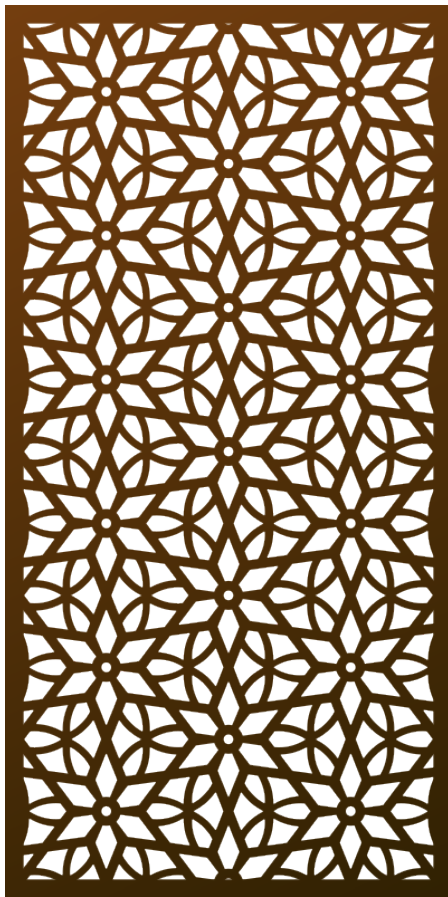

## Boulder Flower<sup>®</sup> (BFL)

The six-pointed star is the center of the show in this highly modular pattern. First used for a project in our fair city Boulder, Colorado, where Parasoleil was founded and born, this pattern is honored to hold the name of where it all started.

Shade Score	2/10
Privacy Score	3/10
Biomimicry Score	4/10
Structural Strength Score	5/10
Small Hole Size Score	8/10
MESH Score	10/10
Openness	44% Open