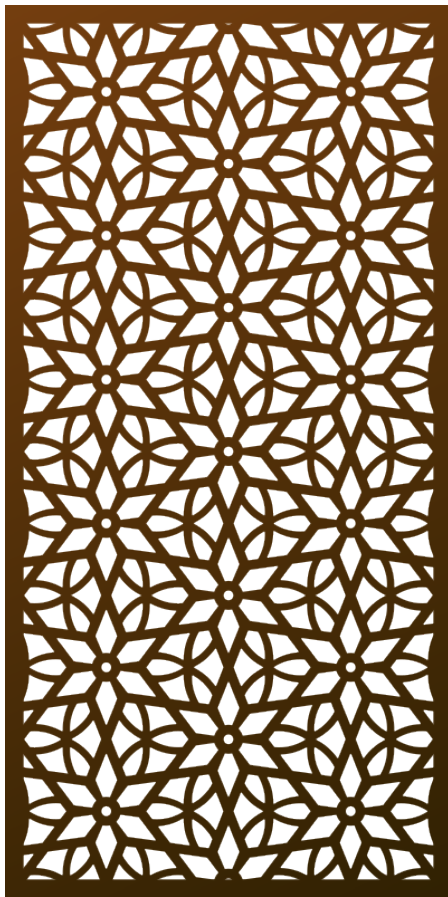

## Boulder Flower<sup>®</sup> (BFL)

The six-pointed star is the center of the show in this highly modular pattern. First used for a project in our fair city Boulder, Colorado, where Parasoleil was founded and born, this pattern is honored to hold the name of where it all started.

|                           |          |
|---------------------------|----------|
| Shade Score               | 2/10     |
| Privacy Score             | 3/10     |
| Biomimicry Score          | 4/10     |
| Structural Strength Score | 5/10     |
| Small Hole Size Score     | 8/10     |
| MESH Score                | 10/10    |
| Openness                  | 44% Open |