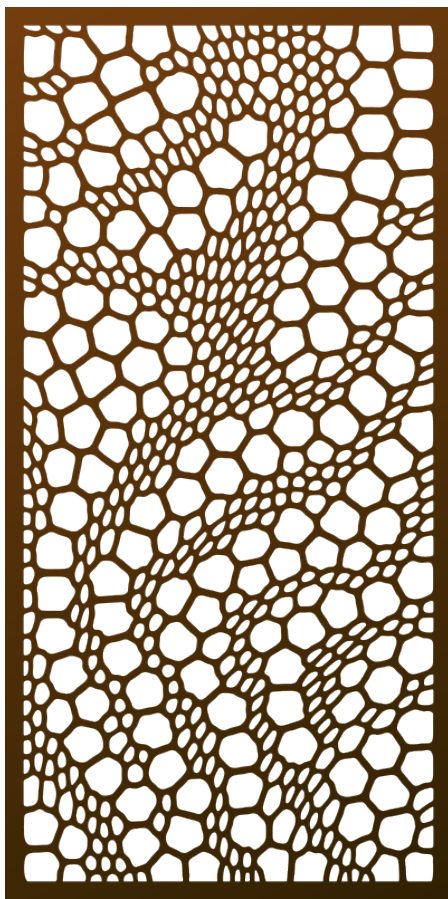

## Cellular Flow<sup>®</sup> (CEL) ARTIST SERIES PATTERN

A mesmerizing display of interconnected bubbles or cells evokes the graceful, dynamic patterns found in nature, from the gentle currents of flowing water to the intricate cellular formations in plant tissues, blending art and science into a visually captivating experience.

Shade Score	1/10
Privacy Score	1/10
Biomimicry Score	8/10
Structural Strength Score	8/10
Small Hole Size Score	5/10
MESH Score	8/10
Openness	46% Open

### ADDITIONAL INFORMATION

- Guardrail Compliant (4" sphere)