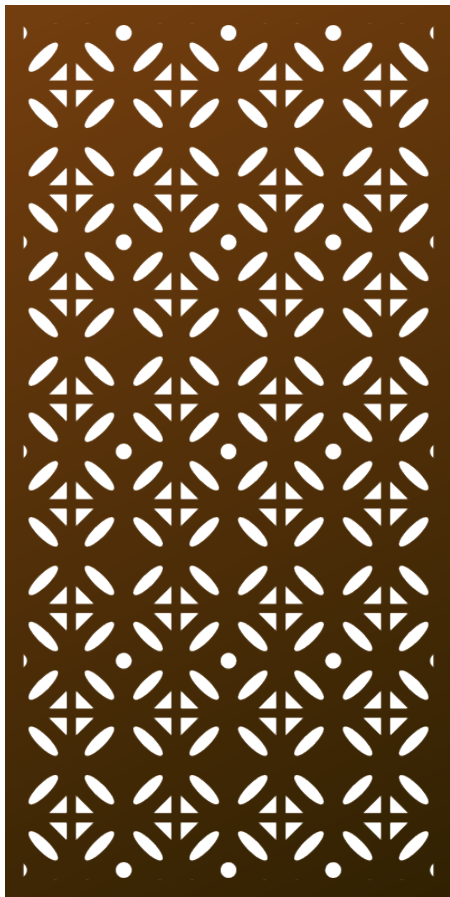

## Continental Flower<sup>®</sup> (CFR)

Inspired by the many patterns in quilts throughout American history, this pattern modernizes the idea into many architectural applications. As a repeated module, the pattern is easily cropped to be used for safety railings and brought in an element of the architecture, itself.

Shade Score	7/10
Privacy Score	5/10
Biomimicry Score	2/10
Structural Strength Score	9/10
Small Hole Size Score	8/10
MESH Score	7/10
Openness	21% Open