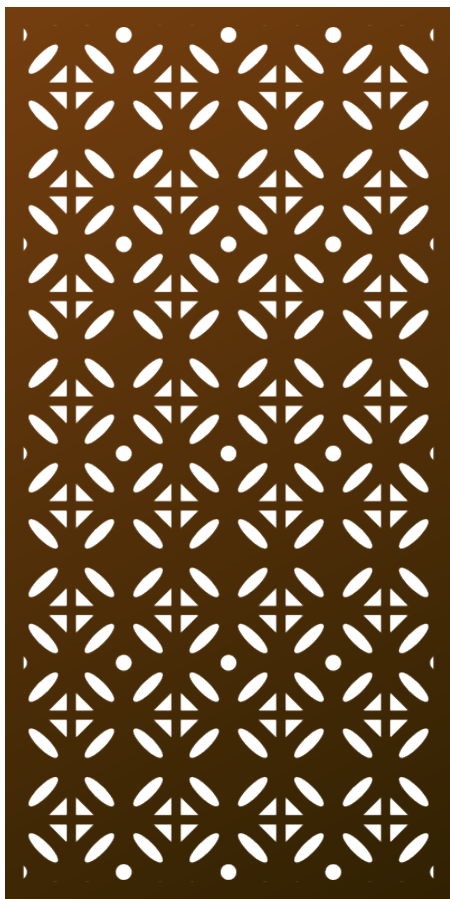

Continental Flower[®] (CFR)

Inspired by the many patterns in quilts throughout American history, this pattern modernizes the idea into many architectural applications. As a repeated module, the pattern is easily cropped to be used for safety railings and brought in an element of the architecture, itself.

Shade Score	7/10
Privacy Score	5/10
Biomimicry Score	2/10
Structural Strength Score	9/10
Small Hole Size Score	8/10
MESH Score	7/10
Openness	21% Open

ADDITIONAL INFORMATION

- Guardrail Compliant (4" sphere)