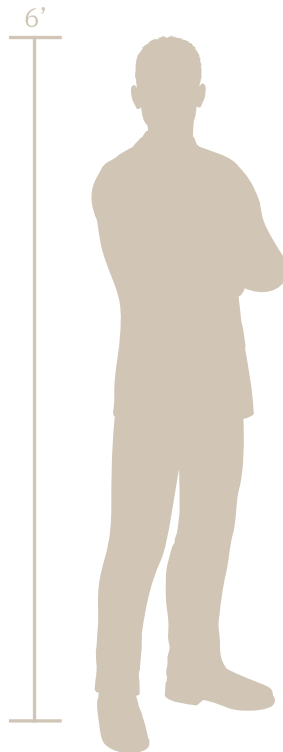

Continental Flower[®] (CFR)

Inspired by the many patterns in quilts throughout American history, this pattern modernizes the idea into many architectural applications. As a repeated module, the pattern is easily cropped to be used for safety railings and brought in an element of the architecture, itself.

Shade Score	7/10
Privacy Score	5/10
Biomimicry Score	2/10
Structural Strength Score	9/10
Small Hole Size Score	8/10
MESH Score	7/10
Openness	21% Open

ADDITIONAL INFORMATION

- Guardrail Compliant (4" sphere)