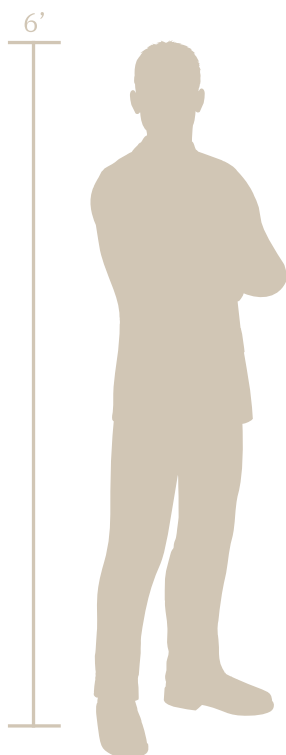

## Horus © (HOR)

Slain by his brother Set, risen again by his devoted wife. Horus watched over his world seeing all the beauty that was ancient Egypt. The bold shapes evenly repeated in this pattern remind us of the simple beauty of hieroglyphs.

Shade Score	4/10
Privacy Score	6/10
Biomimicry Score	4/10
Structural Strength Score	6/10
Small Hole Size Score	5/10
MESH Score	7/10
Openness	39% Open

### ADDITIONAL INFORMATION

- Guardrail Compliant (4" sphere)