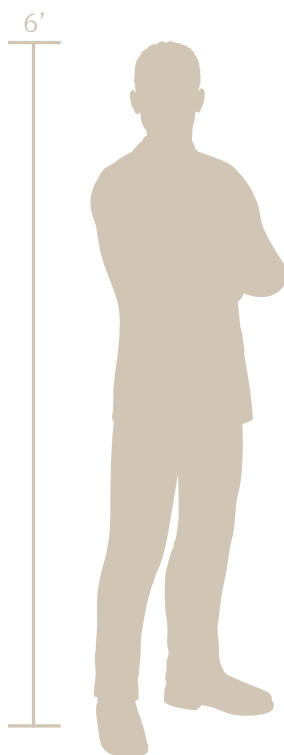

Horus © (HOR)

Slain by his brother Set, risen again by his devoted wife. Horus watched over his world seeing all the beauty that was ancient Egypt. The bold shapes evenly repeated in this pattern remind us of the simple beauty of hieroglyphs.

Shade Score	4/10
Privacy Score	6/10
Biomimicry Score	4/10
Structural Strength Score	6/10
Small Hole Size Score	5/10
MESH Score	7/10
Openness	39% Open

ADDITIONAL INFORMATION

- Guardrail Compliant (4" sphere)