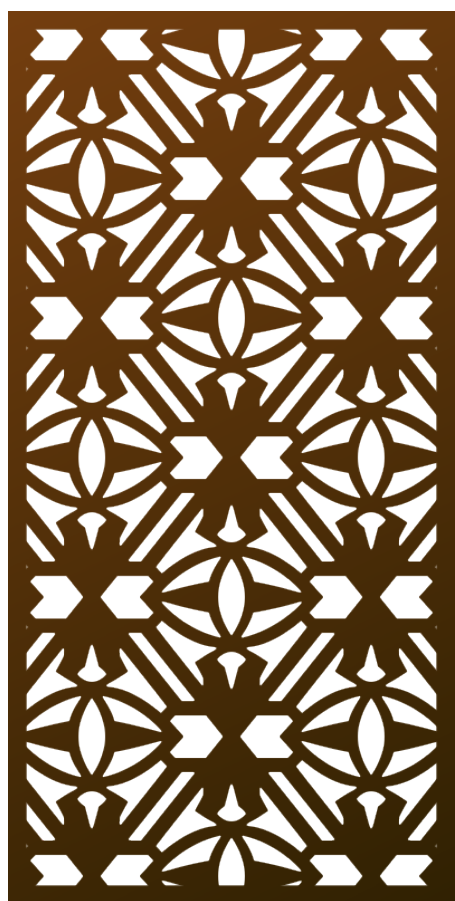

## Horus © (HOR)

Slain by his brother Set, risen again by his devoted wife. Horus watched over his world seeing all the beauty that was ancient Egypt. The bold shapes evenly repeated in this pattern remind us of the simple beauty of hieroglyphs.

Shade Score	4/10
Privacy Score	6/10
Biomimicry Score	4/10
Structural Strength Score	6/10
Small Hole Size Score	5/10
MESH Score	7/10
Openness	39% Open