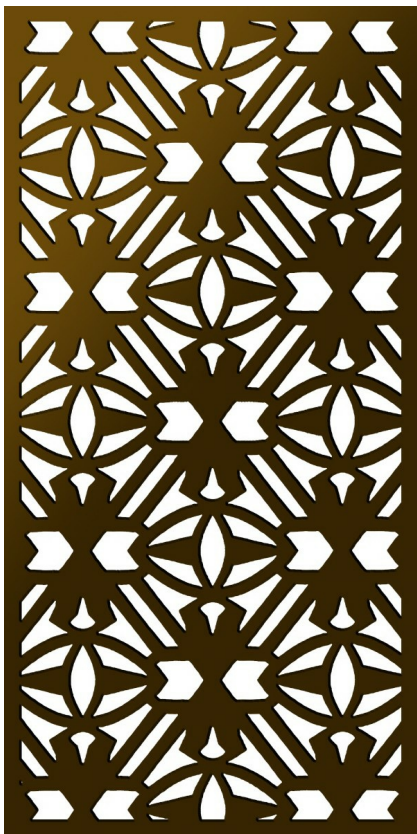

## Horus (HOR)

### Contemporary Pattern

Slain by his brother Set, risen again by his devoted wife. Horus watched over his world seeing all the beauty that was ancient Egypt. The bold shapes evenly repeated in this pattern remind us of the simple beauty of hieroglyphs.