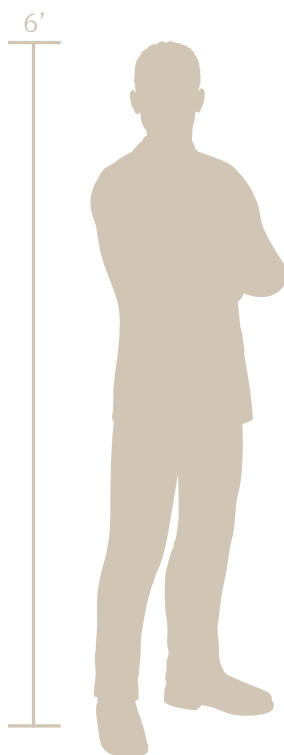

## Horus © (HOR)

Slain by his brother Set, risen again by his devoted wife. Horus watched over his world seeing all the beauty that was ancient Egypt. The bold shapes evenly repeated in this pattern remind us of the simple beauty of hieroglyphs.

Shade Score	4/10
Privacy Score	6/10
Biomimicry Score	4/10
Structural Strength Score	6/10
Small Hole Size Score	5/10
MESH Score	7/10
Openness	39% Open

### ADDITIONAL INFORMATION

- Guardrail Compliant (4" sphere)