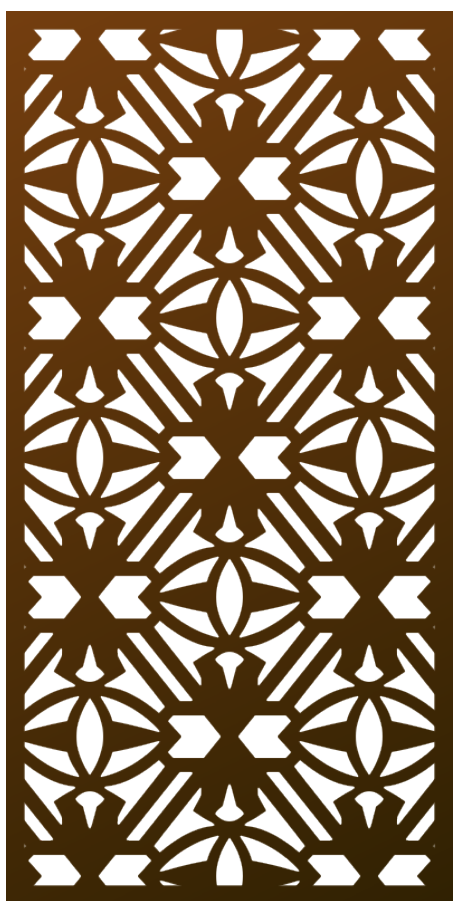

## Horus © (HOR)

Slain by his brother Set, risen again by his devoted wife. Horus watched over his world seeing all the beauty that was ancient Egypt. The bold shapes evenly repeated in this pattern remind us of the simple beauty of hieroglyphs.

Shade Score	4/10
Privacy Score	6/10
Biomimicry Score	4/10
Structural Strength Score	6/10
Small Hole Size Score	5/10
MESH Score	7/10
Openness	39% Open