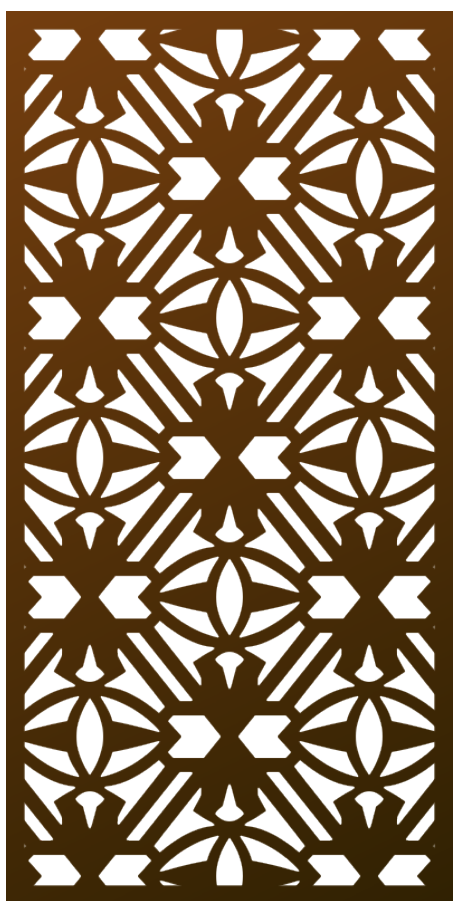

Horus © (HOR)

Slain by his brother Set, risen again by his devoted wife. Horus watched over his world seeing all the beauty that was ancient Egypt. The bold shapes evenly repeated in this pattern remind us of the simple beauty of hieroglyphs.

Shade Score	4/10
Privacy Score	6/10
Biomimicry Score	4/10
Structural Strength Score	6/10
Small Hole Size Score	5/10
MESH Score	7/10
Openness	39% Open

ADDITIONAL INFORMATION

- Guardrail Compliant (4" sphere)