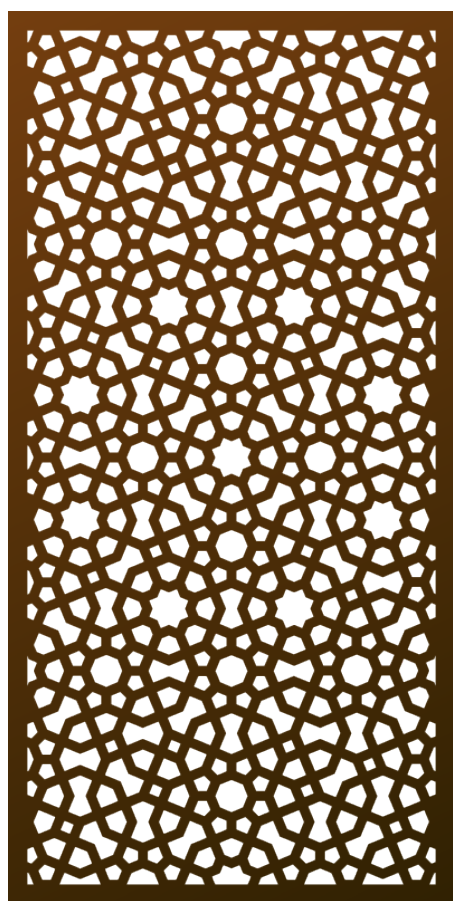

## Jaali<sup>©</sup> (JAA) ARTIST SERIES PATTERN

A lattice of connected arches and star motifs, reminiscent of Mughal Jali screens, where delicate stone filigree casts intricate shadows. The pattern dances between light and dark, evoking a timeless elegance that whispers of royal courtyards and the artistry of a bygone era.

Shade Score	4/10
Privacy Score	5/10
Biomimicry Score	3/10
Structural Strength Score	9/10
Small Hole Size Score	8/10
MESH Score	8/10
Openness	38% Open

### ADDITIONAL INFORMATION

- Guardrail Compliant (4" sphere)