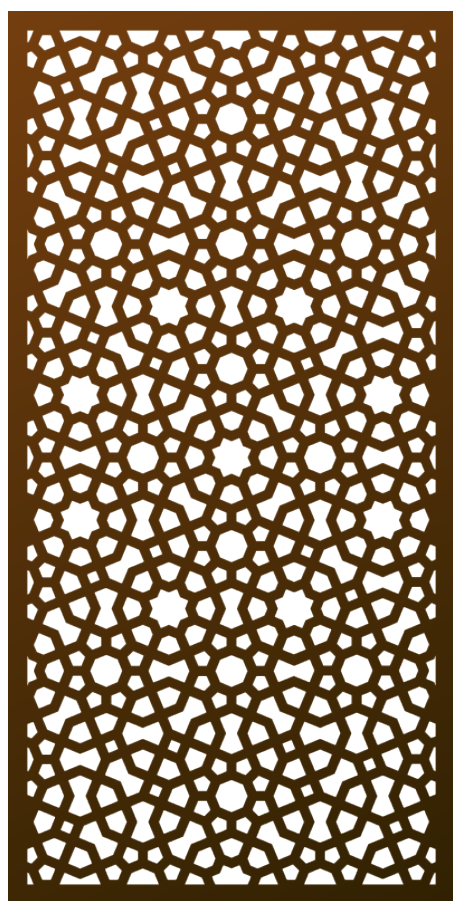

## Jaali<sup>©</sup> (JAA) **ARTIST SERIES PATTERN**

A lattice of connected arches and star motifs, reminiscent of Mughal Jali screens, where delicate stone filigree casts intricate shadows. The pattern dances between light and dark, evoking a timeless elegance that whispers of royal courtyards and the artistry of a bygone era.

Shade Score	4/10
Privacy Score	5/10
Biomimicry Score	3/10
Structural Strength Score	9/10
Small Hole Size Score	8/10
MESH Score	8/10
Openness	38% Open

### **ADDITIONAL INFORMATION**

- Guardrail Compliant (4" sphere)