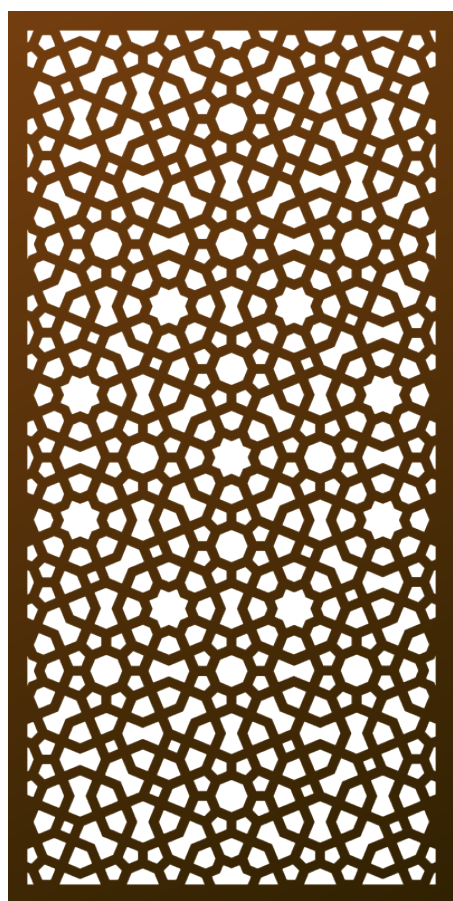

Jaali[©] (JAA) ARTIST SERIES PATTERN

A lattice of connected arches and star motifs, reminiscent of Mughal Jali screens, where delicate stone filigree casts intricate shadows. The pattern dances between light and dark, evoking a timeless elegance that whispers of royal courtyards and the artistry of a bygone era.

Shade Score	4/10
Privacy Score	5/10
Biomimicry Score	3/10
Structural Strength Score	9/10
Small Hole Size Score	8/10
MESH Score	8/10
Openness	38% Open

ADDITIONAL INFORMATION

- Guardrail Compliant (4" sphere)