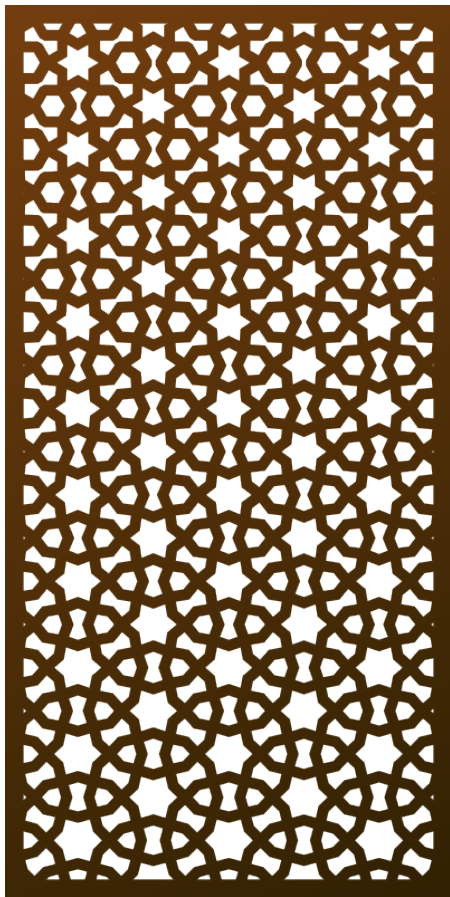

Metamorph[©] (MET) ARTIST SERIES PATTERN

Inspired by the Islamic star, this focal point features intricate geometry and endless symmetry. This tapestry reflects a delicate dance of shapes woven together in a mesmerizing, infinite loop. The boundless nature of creation and cosmic harmony attracts the heart.

Shade Score	5/10
Privacy Score	6/10
Biomimicry Score	3/10
Structural Strength Score	7/10
Small Hole Size Score	8/10
MESH Score	7/10
Openness	60% Open

ADDITIONAL INFORMATION

- Guardrail Compliant (4" sphere)