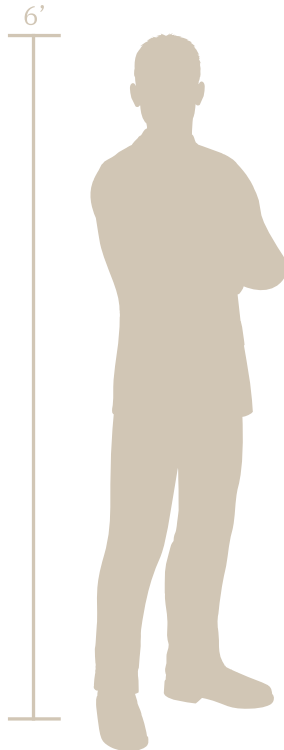

Metamorph[©] (MET) ARTIST SERIES PATTERN

Inspired by the Islamic star, this focal point features intricate geometry and endless symmetry. This tapestry reflects a delicate dance of shapes woven together in a mesmerizing, infinite loop. The boundless nature of creation and cosmic harmony attracts the heart.

Shade Score	5/10
Privacy Score	6/10
Biomimicry Score	3/10
Structural Strength Score	7/10
Small Hole Size Score	8/10
MESH Score	7/10
Openness	60% Open

ADDITIONAL INFORMATION

- Guardrail Compliant (4" sphere)