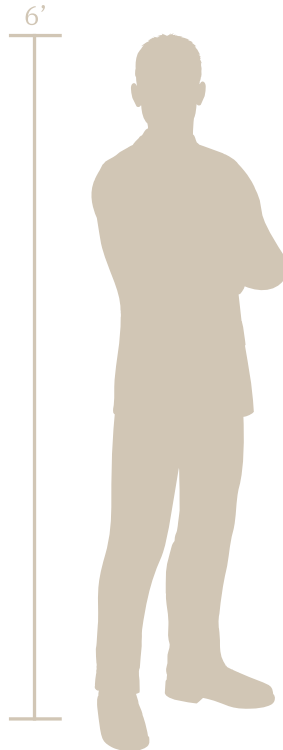

Metamorph[©] (MET) ARTIST SERIES PATTERN

Inspired by the Islamic star, this focal point features intricate geometry and endless symmetry. This tapestry reflects a delicate dance of shapes woven together in a mesmerizing, infinite loop. The boundless nature of creation and cosmic harmony attracts the heart.

Shade Score	5/10
Privacy Score	6/10
Biomimicry Score	3/10
Structural Strength Score	7/10
Small Hole Size Score	8/10
MESH Score	7/10
Openness	60% Open

ADDITIONAL INFORMATION

- Guardrail Compliant (4" sphere)