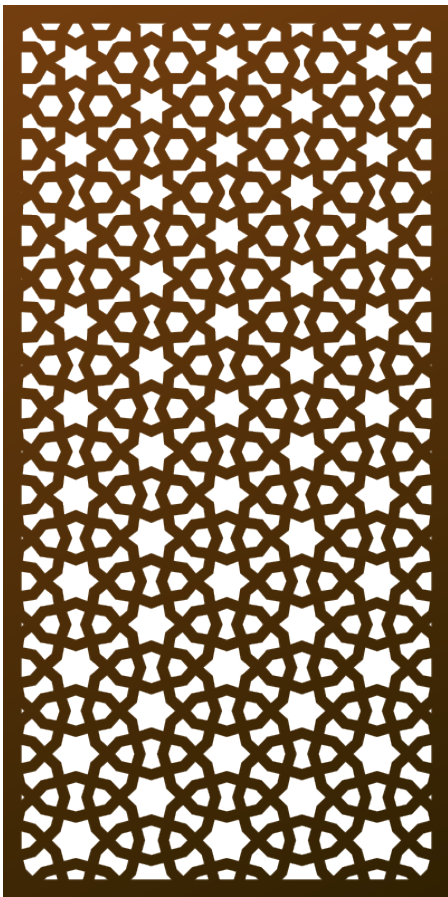

Metamorph[©] (MET) ARTIST SERIES PATTERN

Inspired by the Islamic star, this focal point features intricate geometry and endless symmetry. This tapestry reflects a delicate dance of shapes woven together in a mesmerizing, infinite loop. The boundless nature of creation and cosmic harmony attracts the heart.

Shade Score	5/10
Privacy Score	6/10
Biomimicry Score	3/10
Structural Strength Score	7/10
Small Hole Size Score	8/10
MESH Score	7/10
Openness	60% Open

ADDITIONAL INFORMATION

- Guardrail Compliant (4" sphere)