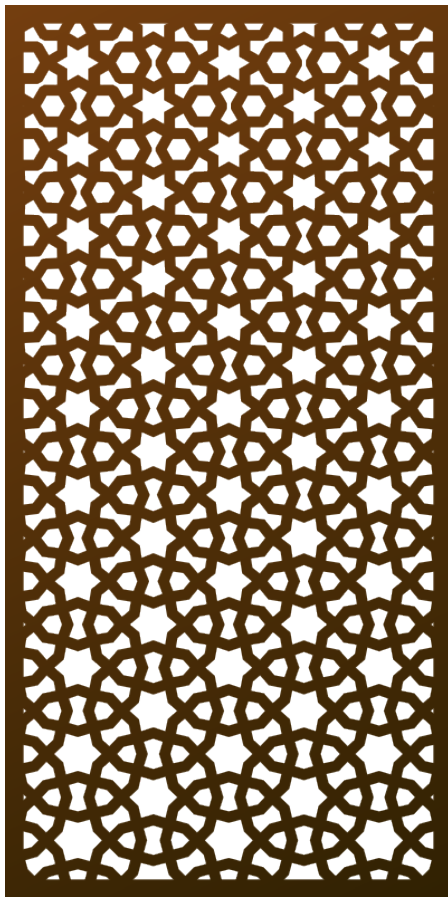

Metamorph[©] (MET) ARTIST SERIES PATTERN

Inspired by the Islamic star, this focal point features intricate geometry and endless symmetry. This tapestry reflects a delicate dance of shapes woven together in a mesmerizing, infinite loop. The boundless nature of creation and cosmic harmony attracts the heart.

Shade Score	5/10
Privacy Score	6/10
Biomimicry Score	3/10
Structural Strength Score	7/10
Small Hole Size Score	8/10
MESH Score	7/10
Openness	60% Open

ADDITIONAL INFORMATION

- Guardrail Compliant (4" sphere)