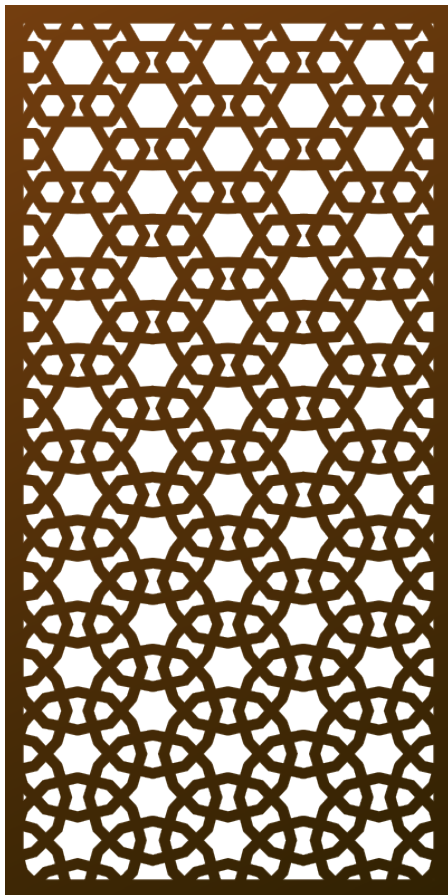

Morphosis[©] (MOR) ARTIST SERIES PATTERN

Lines meticulously interwoven to form a harmonious interplay of geometry and grace. Hexagons contemplate an infinite loop of spiritual unity and artistic mastery. The exploration of reflection, symmetry, and perspective has an intriguing mathematical structure that evokes a sense of balance and tranquility.

Shade Score	5/10
Privacy Score	6/10
Biomimicry Score	3/10
Structural Strength Score	8/10
Small Hole Size Score	8/10
MESH Score	7/10
Openness	60% Open

ADDITIONAL INFORMATION

- Guardrail Compliant (4" sphere)