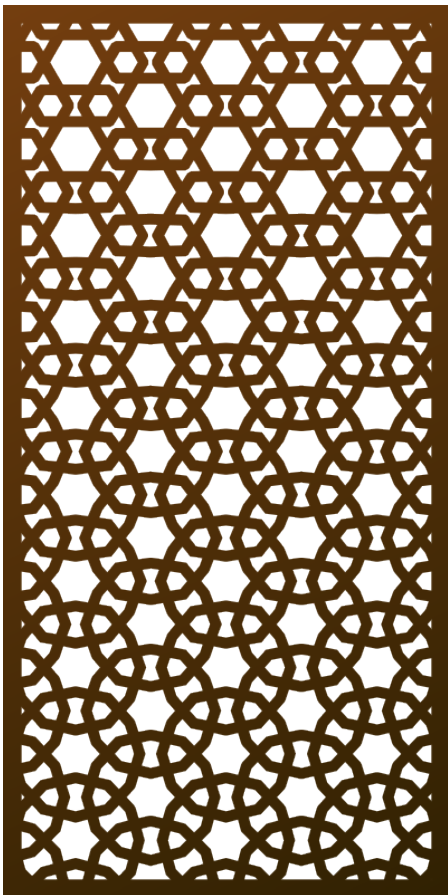

Morphosis[©] (MOR) ARTIST SERIES PATTERN

Lines meticulously interwoven to form a harmonious interplay of geometry and grace. Hexagons contemplate an infinite loop of spiritual unity and artistic mastery. The exploration of reflection, symmetry, and perspective has an intriguing mathematical structure that evokes a sense of balance and tranquility.

Shade Score	5/10
Privacy Score	6/10
Biomimicry Score	3/10
Structural Strength Score	8/10
Small Hole Size Score	8/10
MESH Score	7/10
Openness	60% Open

ADDITIONAL INFORMATION

- Guardrail Compliant (4" sphere)