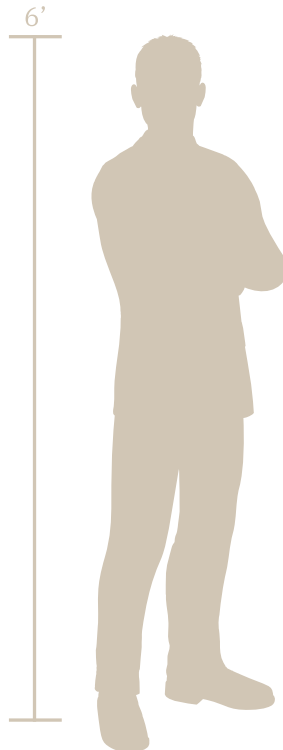

Morphosis[©] (MOR) ARTIST SERIES PATTERN

Lines meticulously interwoven to form a harmonious interplay of geometry and grace. Hexagons contemplate an infinite loop of spiritual unity and artistic mastery. The exploration of reflection, symmetry, and perspective has an intriguing mathematical structure that evokes a sense of balance and tranquility.

Shade Score	5/10
Privacy Score	6/10
Biomimicry Score	3/10
Structural Strength Score	8/10
Small Hole Size Score	8/10
MESH Score	7/10
Openness	60% Open

ADDITIONAL INFORMATION

- Guardrail Compliant (4" sphere)