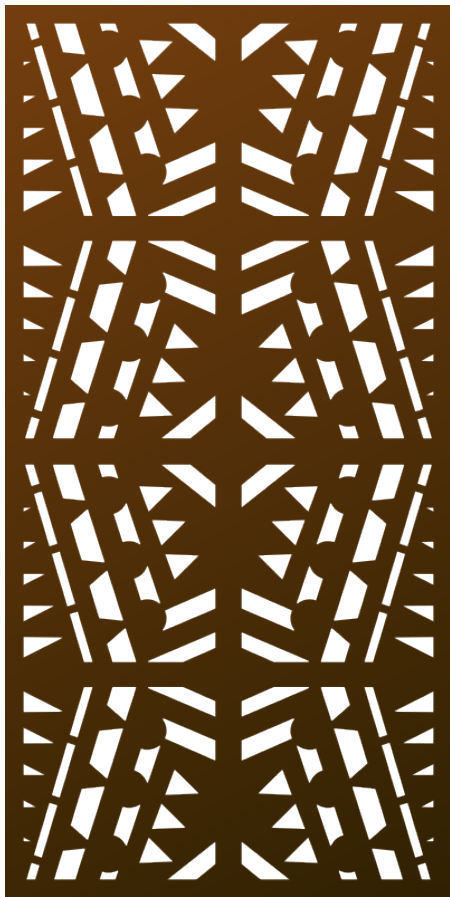

## Rez Spine<sup>©</sup> (REZ) ARTIST SERIES PATTERN

A stepladder emerging from a kiva – a portal to the next life inspiring the next generation to remain resilient and intent on achieving lifelong dreams. Guiding the way to a brighter, more fulfilled existence and a journey that demands both strength of character and clarity of purpose.

Shade Score	5/10
Privacy Score	7/10
Biomimicry Score	1/10
Structural Strength Score	8/10
Small Hole Size Score	5/10
MESH Score	4/10
Openness	22% Open