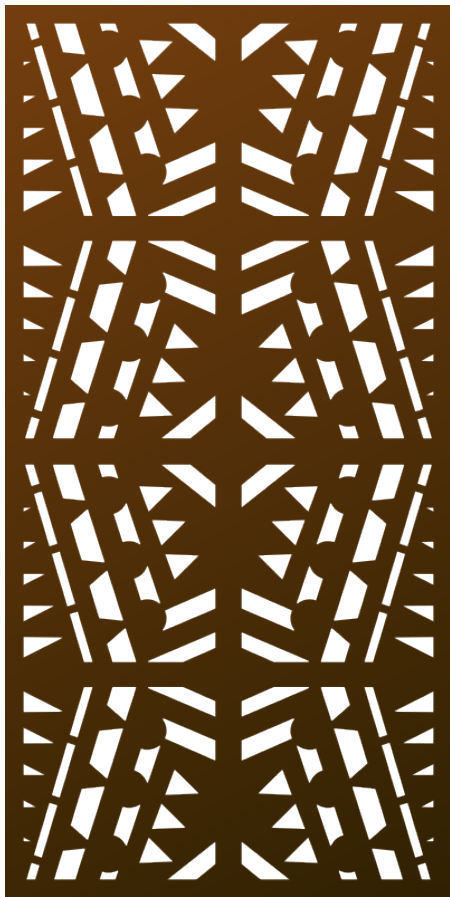

Rez Spine[©] (REZ) ARTIST SERIES PATTERN

A stepladder emerging from a kiva – a portal to the next life inspiring the next generation to remain resilient and intent on achieving lifelong dreams. Guiding the way to a brighter, more fulfilled existence and a journey that demands both strength of character and clarity of purpose.

Shade Score	5/10
Privacy Score	7/10
Biomimicry Score	1/10
Structural Strength Score	8/10
Small Hole Size Score	5/10
MESH Score	4/10
Openness	22% Open

ADDITIONAL INFORMATION

- Guardrail Compliant (4" sphere)