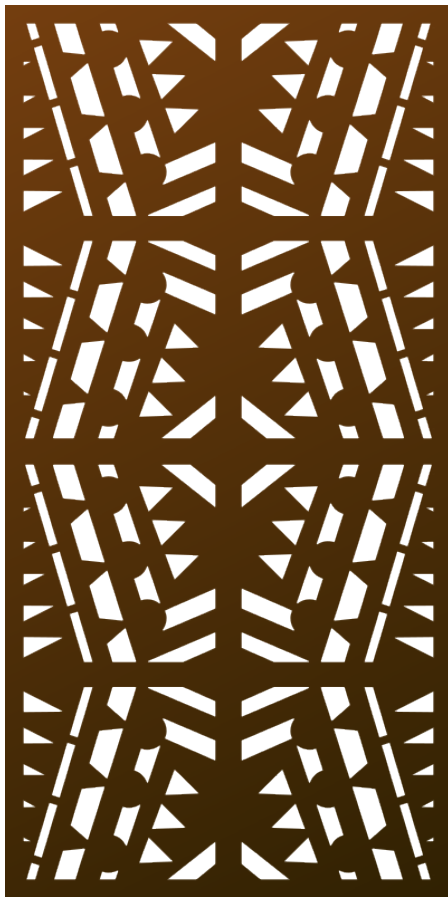

## Rez Spine<sup>©</sup> (REZ) ARTIST SERIES PATTERN

A stepladder emerging from a kiva – a portal to the next life inspiring the next generation to remain resilient and intent on achieving lifelong dreams. Guiding the way to a brighter, more fulfilled existence and a journey that demands both strength of character and clarity of purpose.

Shade Score	5/10
Privacy Score	7/10
Biomimicry Score	1/10
Structural Strength Score	8/10
Small Hole Size Score	5/10
MESH Score	4/10
Openness	22% Open