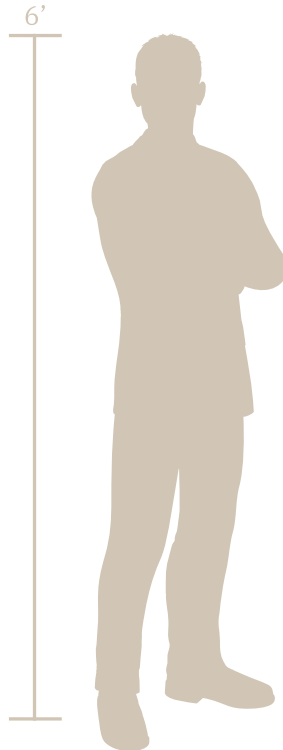

Sampoerna[®] (SMP)

In the ancient Balinese dances, we celebrate the shadows along with what is revealed by the light of day. It's in that space between light and dark, the space between asleep and awake, between truth and ambiguity that we live. Sampoerna is a true balance of life.

Shade Score	4/10
Privacy Score	5/10
Biomimicry Score	6/10
Structural Strength Score	5/10
Small Hole Size Score	9/10
MESH Score	9/10
Openness	34% Open

ADDITIONAL INFORMATION

- Guardrail Compliant (4" sphere)