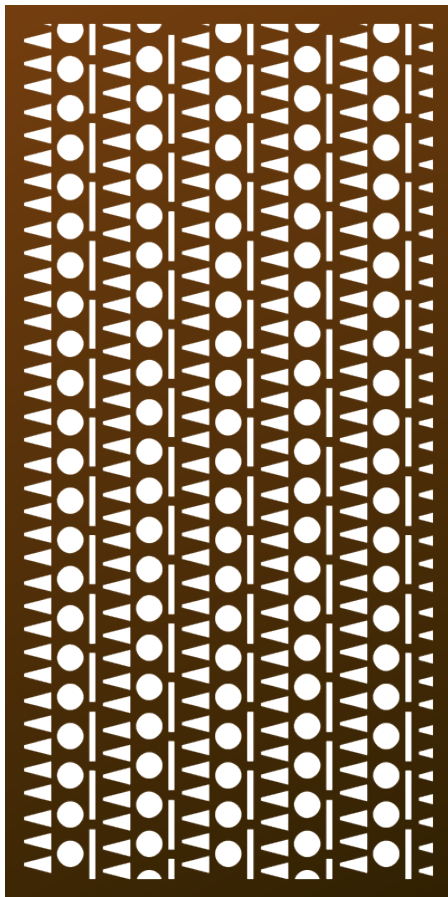

Sun-Moon-Kiva Steps[©] (SMK) ARTIST SERIES PATTERN

The essence of a cosmic dance luminates a sense of unity between the heavens and the earth, blending celestial beauty with architectural precision. Each element flows seamlessly, reflecting the balance and harmony found in nature and ancient traditions, creating a timeless connection to the earth and sky.

Shade Score	4/10
Privacy Score	4/10
Biomimicry Score	1/10
Structural Strength Score	7/10
Small Hole Size Score	7/10
MESH Score	7/10
Openness	33% Open

ADDITIONAL INFORMATION

- Guardrail Compliant (4" sphere)