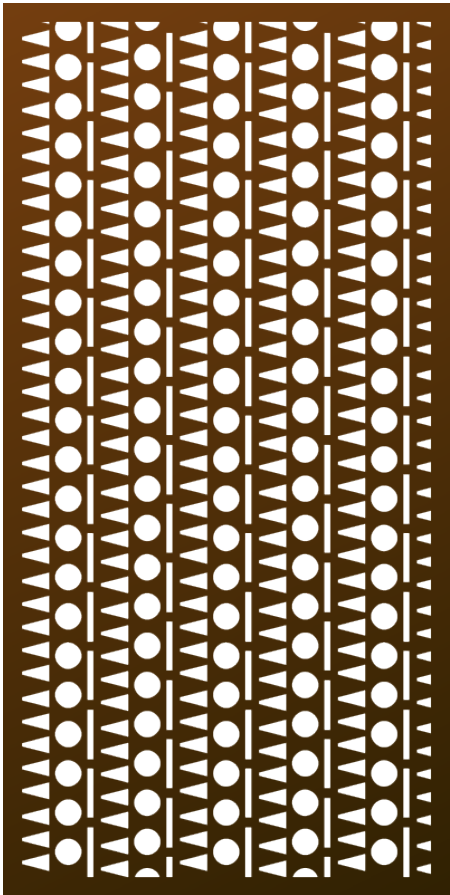

## Sun-Moon-Kiva Steps<sup>©</sup> (SMK) **ARTIST SERIES PATTERN**

The essence of a cosmic dance luminates a sense of unity between the heavens and the earth, blending celestial beauty with architectural precision. Each element flows seamlessly, reflecting the balance and harmony found in nature and ancient traditions, creating a timeless connection to the earth and sky.

Shade Score	4/10
Privacy Score	4/10
Biomimicry Score	1/10
Structural Strength Score	7/10
Small Hole Size Score	7/10
MESH Score	7/10
Openness	33% Open

### ADDITIONAL INFORMATION

- Guardrail Compliant (4" sphere)