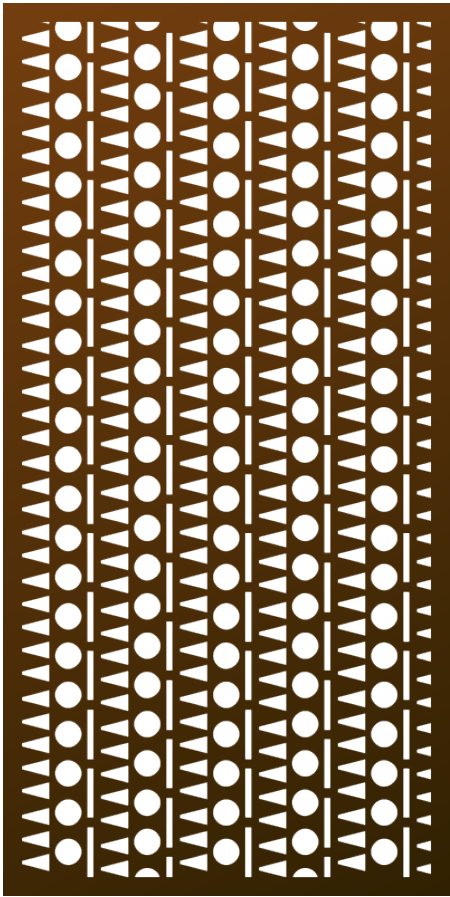

Sun-Moon-Kiva Steps[©] (SMK) ARTIST SERIES PATTERN

The essence of a cosmic dance luminates a sense of unity between the heavens and the earth, blending celestial beauty with architectural precision. Each element flows seamlessly, reflecting the balance and harmony found in nature and ancient traditions, creating a timeless connection to the earth and sky.

Shade Score	4/10
Privacy Score	4/10
Biomimicry Score	1/10
Structural Strength Score	7/10
Small Hole Size Score	7/10
MESH Score	7/10
Openness	33% Open

ADDITIONAL INFORMATION

- Guardrail Compliant (4" sphere)