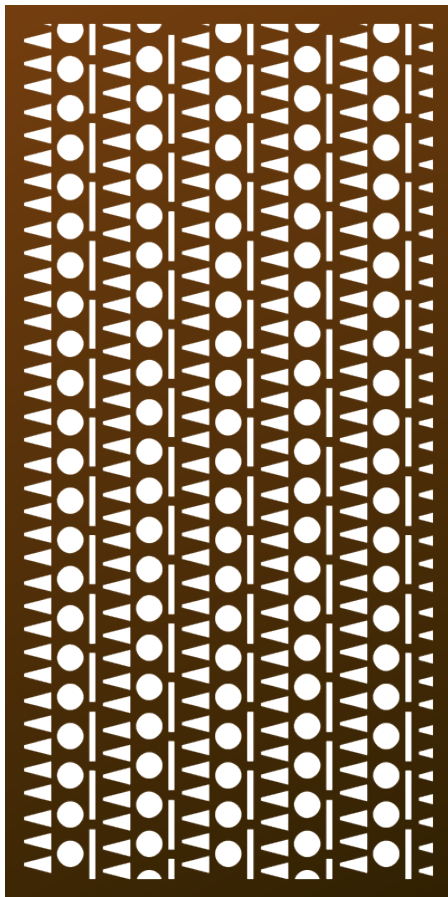

## Sun-Moon-Kiva Steps<sup>©</sup> (SMK) **ARTIST SERIES PATTERN**

The essence of a cosmic dance luminates a sense of unity between the heavens and the earth, blending celestial beauty with architectural precision. Each element flows seamlessly, reflecting the balance and harmony found in nature and ancient traditions, creating a timeless connection to the earth and sky.

Shade Score	4/10
Privacy Score	4/10
Biomimicry Score	1/10
Structural Strength Score	7/10
Small Hole Size Score	7/10
MESH Score	7/10
Openness	33% Open

### **ADDITIONAL INFORMATION**

- Guardrail Compliant (4" sphere)