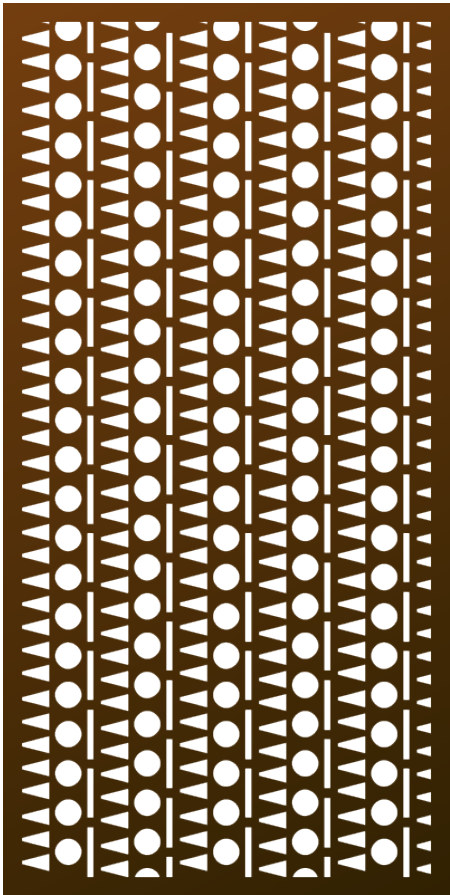

Sun-Moon-Kiva Steps[©] (SMK) ARTIST SERIES PATTERN

The essence of a cosmic dance luminates a sense of unity between the heavens and the earth, blending celestial beauty with architectural precision. Each element flows seamlessly, reflecting the balance and harmony found in nature and ancient traditions, creating a timeless connection to the earth and sky.

Shade Score	4/10
Privacy Score	4/10
Biomimicry Score	1/10
Structural Strength Score	7/10
Small Hole Size Score	7/10
MESH Score	7/10
Openness	33% Open

ADDITIONAL INFORMATION

- Guardrail Compliant (4" sphere)