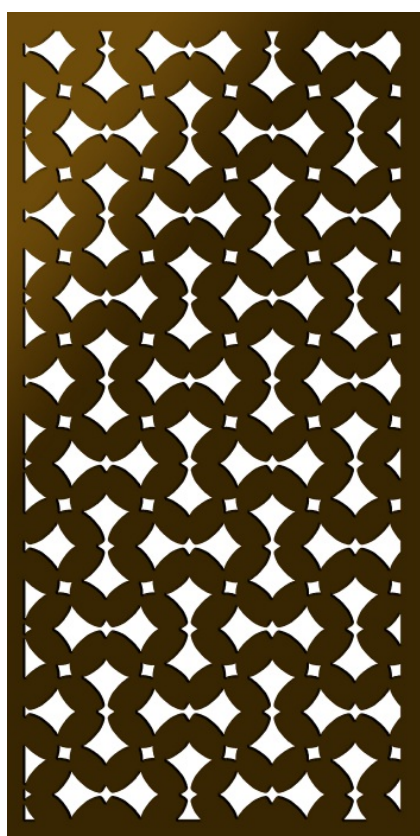

6510 W 91st Ave, Suite 100
Westminster, CO 80031
(303) 589-4524
hello@parasoleil.com
www.parasoleil.com

Zelda (ZLD)

Transitional Pattern

When had Zelda been the happiest in her life? Summer tea dances at her parent’s country club, the day she first saw his head of blonde hair, that first trip to Manhattan, or the strolls together in Paris before the fame, money, the gin, and madness took control? Scott knew. It was that sultry evening in Montgomery that he first saw her, that night with the tiny flower in her hair – she was nothing like the other girls, she was perfect.

BEST FOR

-  Shade
-  Screen
-  Railing
-  Cladding

Modular/Continuous

78% Modular

Organic/Crystalline

82% Organic

Openness

29% Open