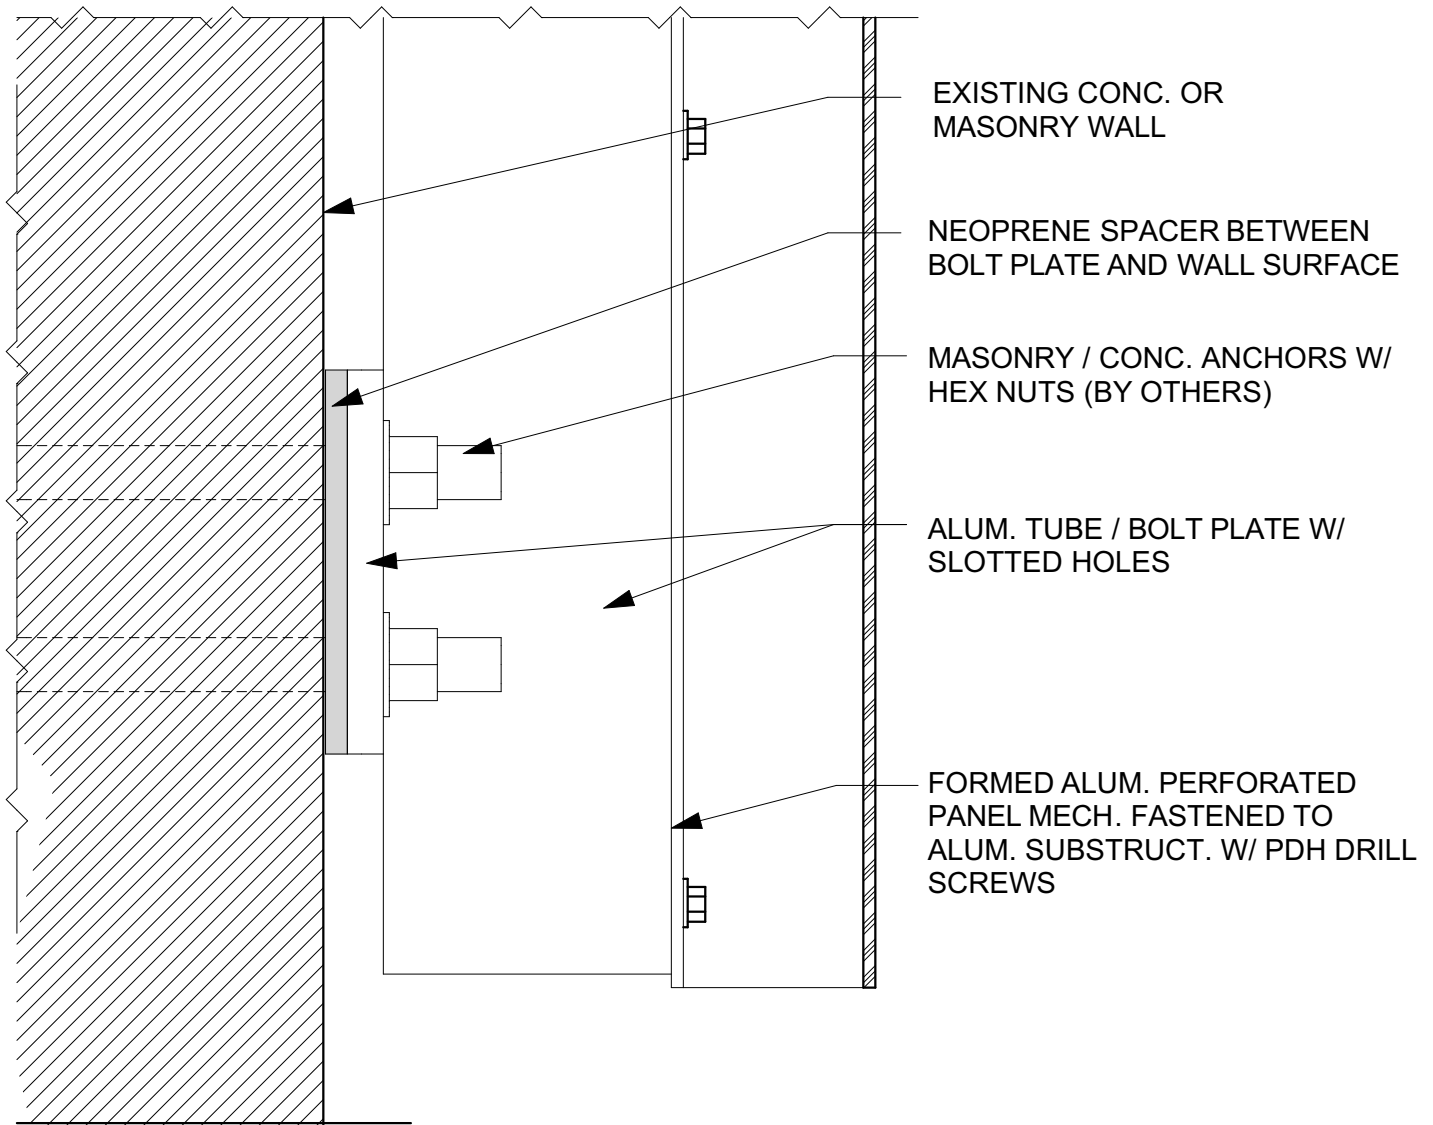

Parasoleil

ParaClad™ 100 Connection Details

PARCLAD 100 BASE DRAWING

2

INSIDE CORNER

NOT TO SCALE

2

OUTSIDE CORNER

NOT TO SCALE

3

BOTTOM EDGE CONDITION - FRONT

SCALE: 6" = 1'-0"

4

BOTTOM COND - SIDE VIEW

SCALE: 6" = 1'-0"

5

CHANNEL SPLICE BRACKET FRONT VIEW

SCALE: 6" = 1'-0"

6

CHANNEL BRACKET SIDE VIEW

SCALE: 6" = 1'-0"

7

TOP COND. FRONT VIEW

SCALE: 6" = 1'-0"

8

TOP EDGE COND. SIDE VIEW

SCALE: 6" = 1'-0"

9

DOOR / WINDOW HEAD DTL

SCALE: 6" = 1'-0"

10

JAMB DETAIL