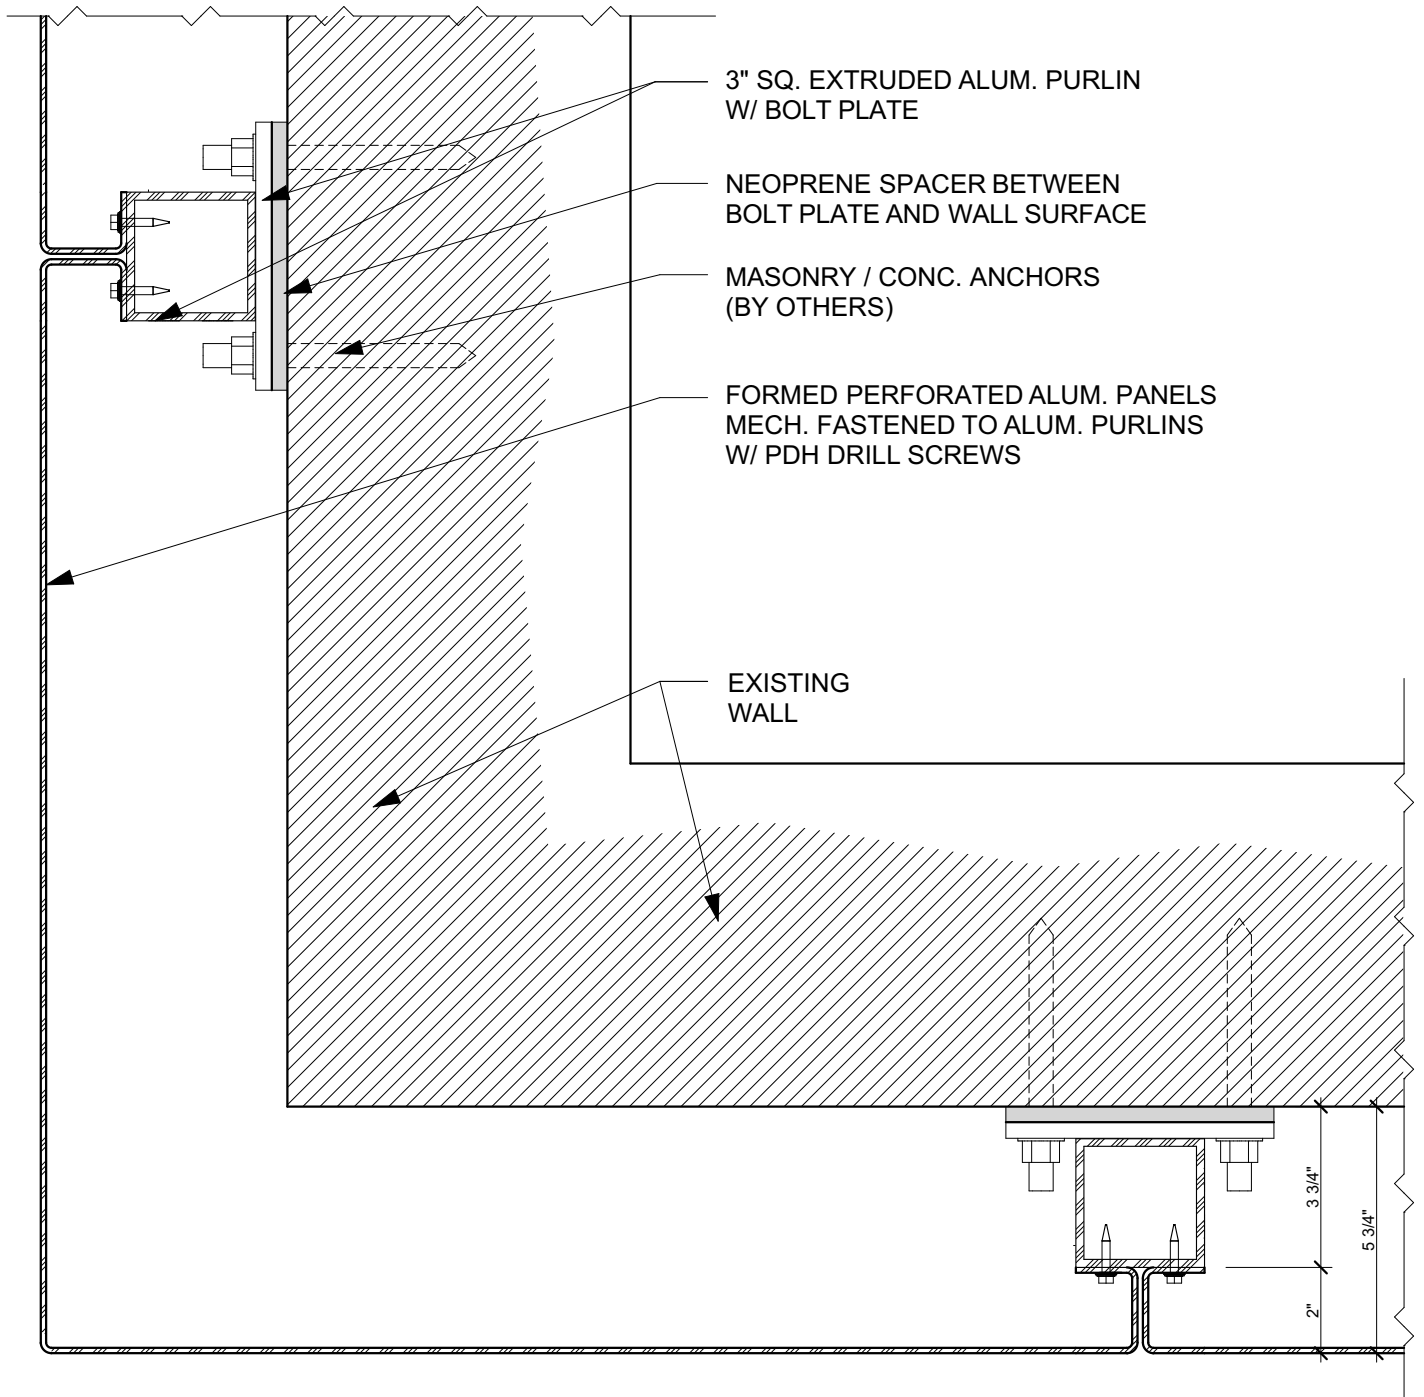

Parasoleil

ParaClad™ 100 Connection Details

PARCLAD 100 BASE DRAWING

2

INSIDE CORNER

NOT TO SCALE

2

OUTSIDE CORNER

NOT TO SCALE

3

BOTTOM EDGE CONDITION - FRONT

SCALE: 6" = 1'-0"

4

BOTTOM COND - SIDE VIEW

SCALE: 6" = 1'-0"

5

CHANNEL SPLICE BRACKET FRONT VIEW

SCALE: 6" = 1'-0"

6

CHANNEL BRACKET SIDE VIEW

SCALE: 6" = 1'-0"

7

TOP COND. FRONT VIEW

SCALE: 6" = 1'-0"

8

TOP EDGE COND. SIDE VIEW

SCALE: 6" = 1'-0"

9

DOOR / WINDOW HEAD DTL

SCALE: 6" = 1'-0"

10

JAMB DETAIL