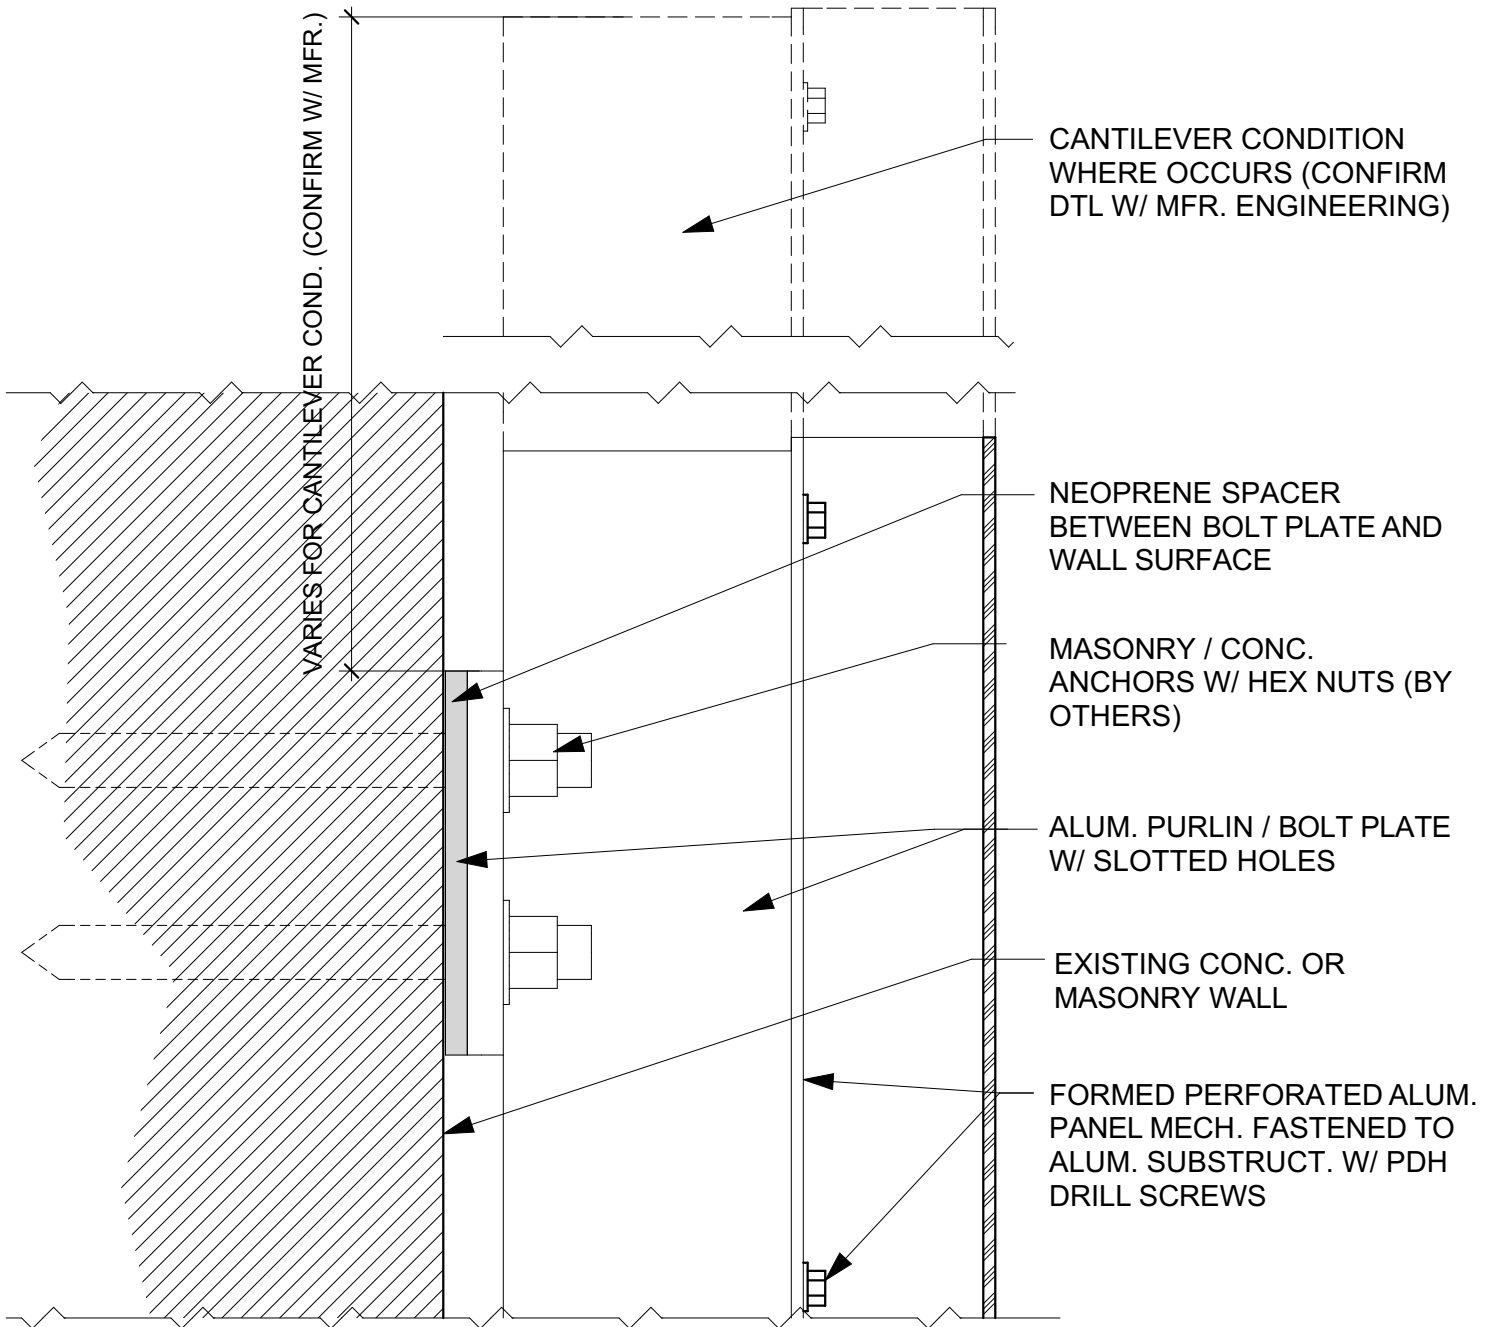

CHANNEL SPLICE BRACKET FRONT VIEW

SCALE: 6" = 1'-0"

6

CHANNEL BRACKET SIDE VIEW

SCALE: 6" = 1'-0"

7

TOP COND. FRONT VIEW

SCALE: 6" = 1'-0"

8

TOP EDGE COND. SIDE VIEW

SCALE: 6" = 1'-0"

9

DOOR / WINDOW HEAD DTL

SCALE: 6" = 1'-0"

10

JAMB DETAIL