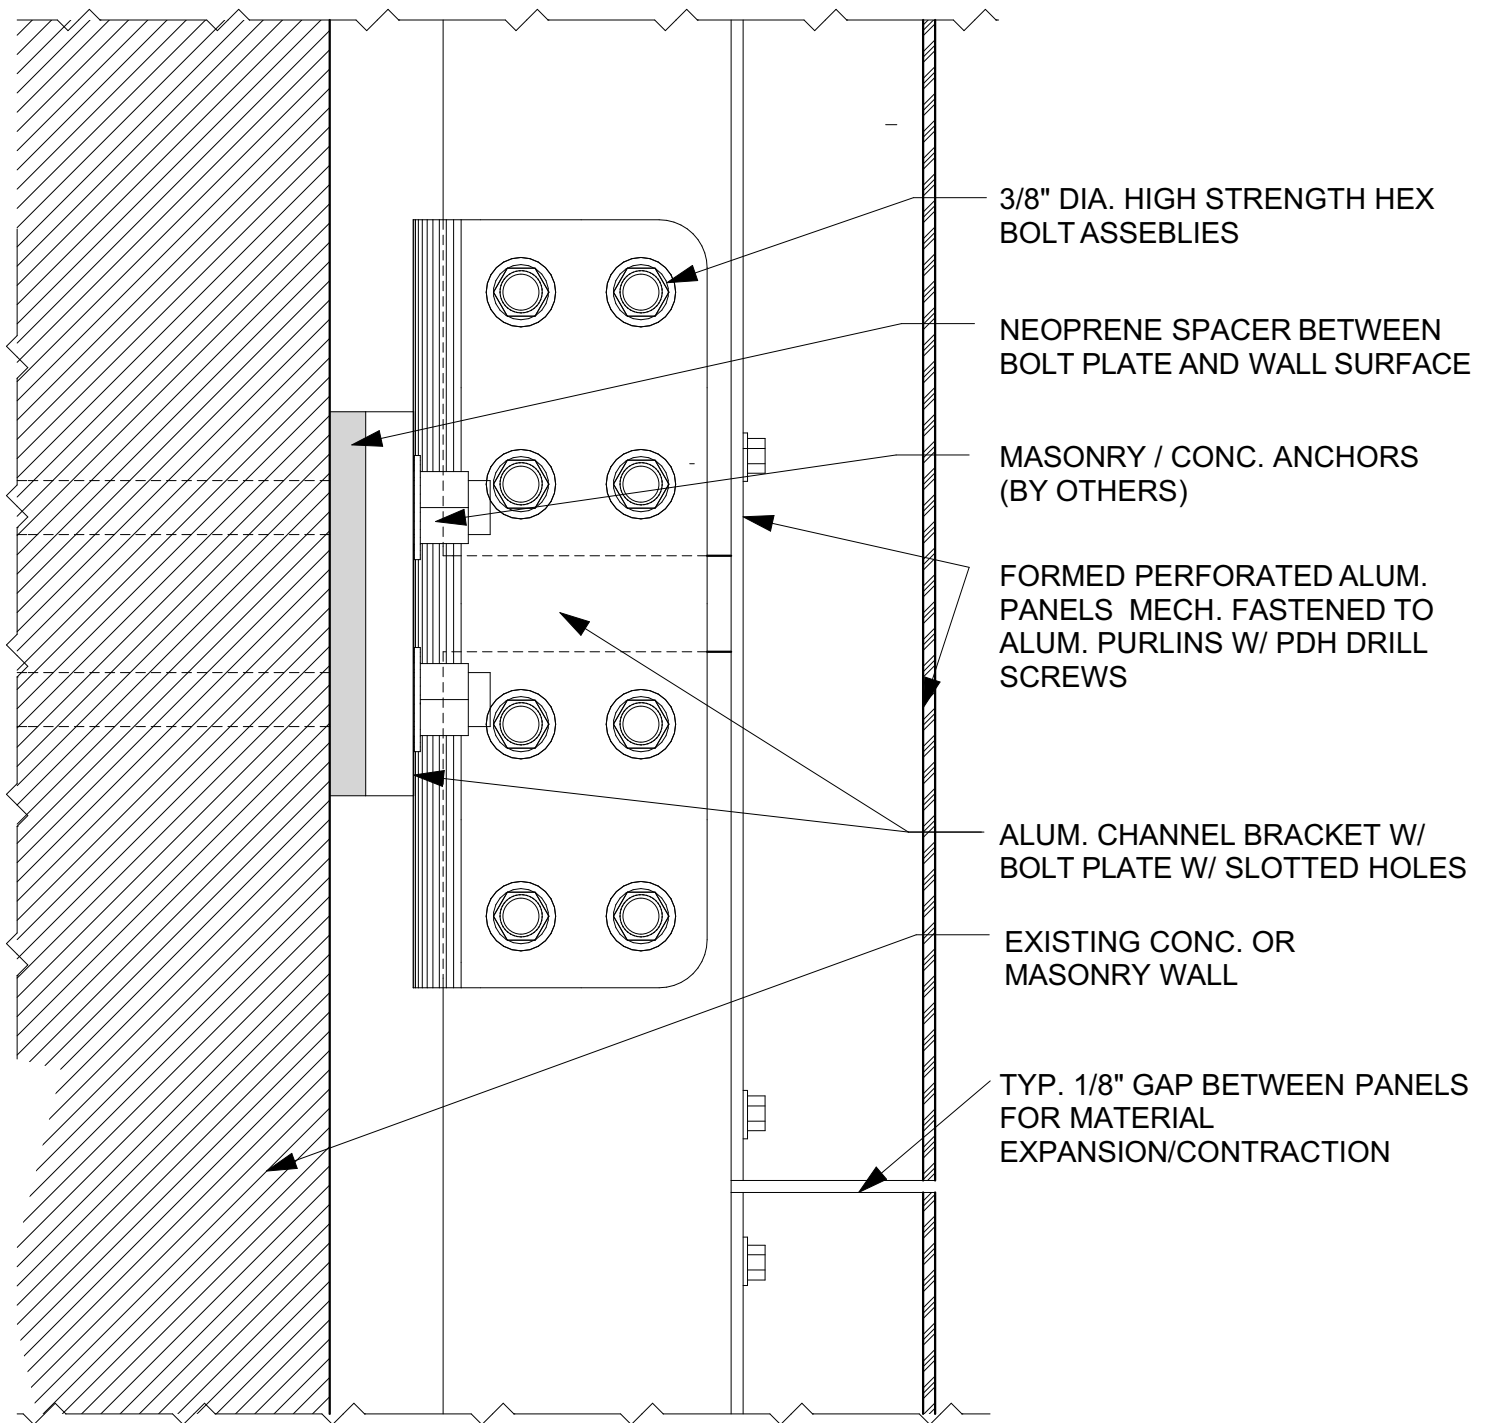

Parasoleil

ParaClad™ 100 Connection Details

PARCLAD 100 BASE DRAWING

2

INSIDE CORNER

NOT TO SCALE

2

OUTSIDE CORNER

NOT TO SCALE

3

BOTTOM EDGE CONDITION - FRONT

SCALE: 6" = 1'-0"

4

BOTTOM COND - SIDE VIEW

SCALE: 6" = 1'-0"

5

CHANNEL SPLICE BRACKET FRONT VIEW

SCALE: 6" = 1'-0"

6

CHANNEL BRACKET SIDE VIEW

SCALE: 6" = 1'-0"

7

TOP COND. FRONT VIEW

SCALE: 6" = 1'-0"

8

TOP EDGE COND. SIDE VIEW

SCALE: 6" = 1'-0"

9

DOOR / WINDOW HEAD DTL

SCALE: 6" = 1'-0"

10

JAMB DETAIL