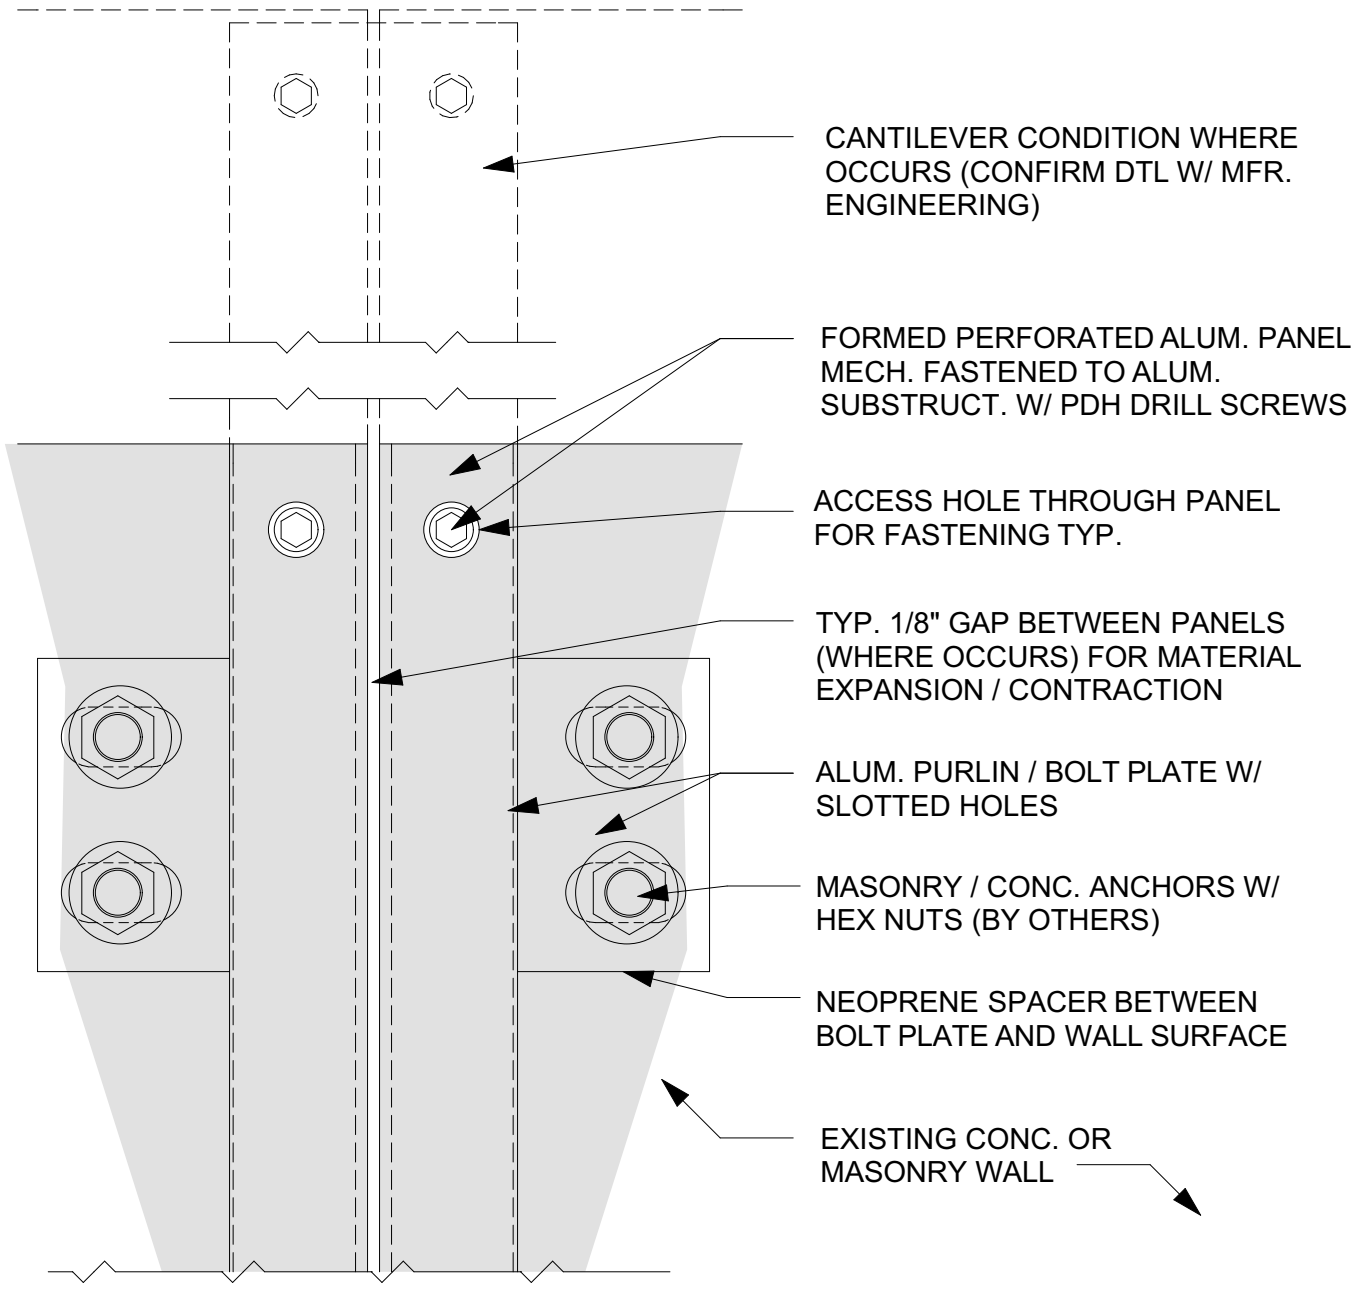

CHANNEL SPLICE BRACKET FRONT VIEW

SCALE: 6" = 1'-0"

6

CHANNEL BRACKET SIDE VIEW

SCALE: 6" = 1'-0"

7

TOP COND. FRONT VIEW

SCALE: 6" = 1'-0"

8

TOP EDGE COND. SIDE VIEW

SCALE: 6" = 1'-0"

9

DOOR / WINDOW HEAD DTL

SCALE: 6" = 1'-0"

10

JAMB DETAIL