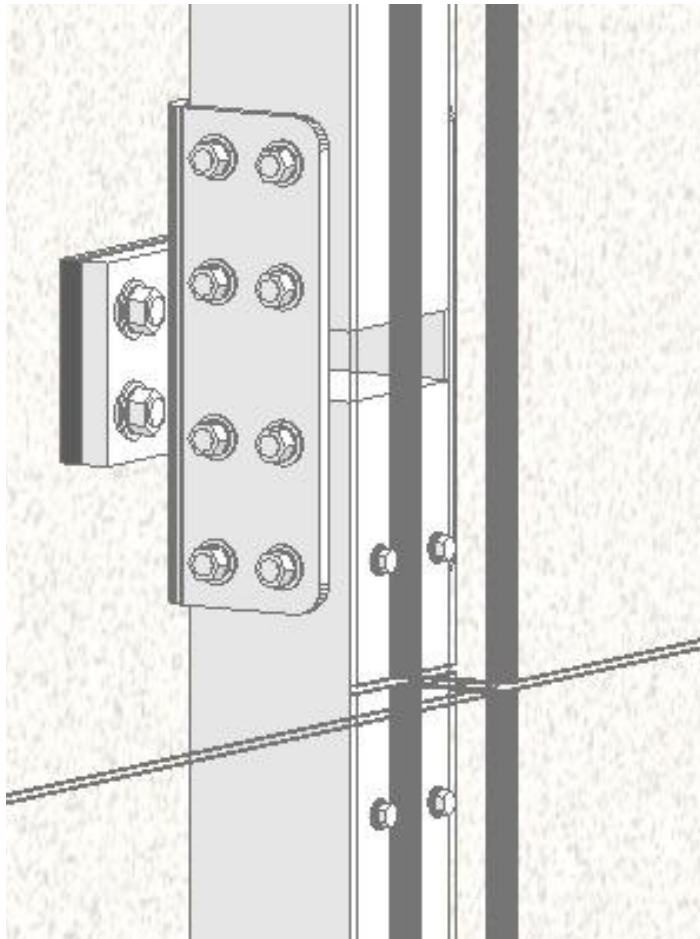

Parasoleil

ParaClad™ 100 Connection Details

PARCLAD 100 BASE DRAWING

2

INSIDE CORNER

NOT TO SCALE

2

OUTSIDE CORNER

NOT TO SCALE

3

BOTTOM EDGE CONDITION - FRONT

SCALE: 6" = 1'-0"

4

BOTTOM COND - SIDE VIEW

SCALE: 6" = 1'-0"

5

CHANNEL SPLICE BRACKET FRONT VIEW

SCALE: 6" = 1'-0"

6

CHANNEL BRACKET SIDE VIEW

SCALE: 6" = 1'-0"

7

TOP COND. FRONT VIEW

SCALE: 6" = 1'-0"

8

TOP EDGE COND. SIDE VIEW

SCALE: 6" = 1'-0"

9

DOOR / WINDOW HEAD DTL

SCALE: 6" = 1'-0"

10

JAMB DETAIL