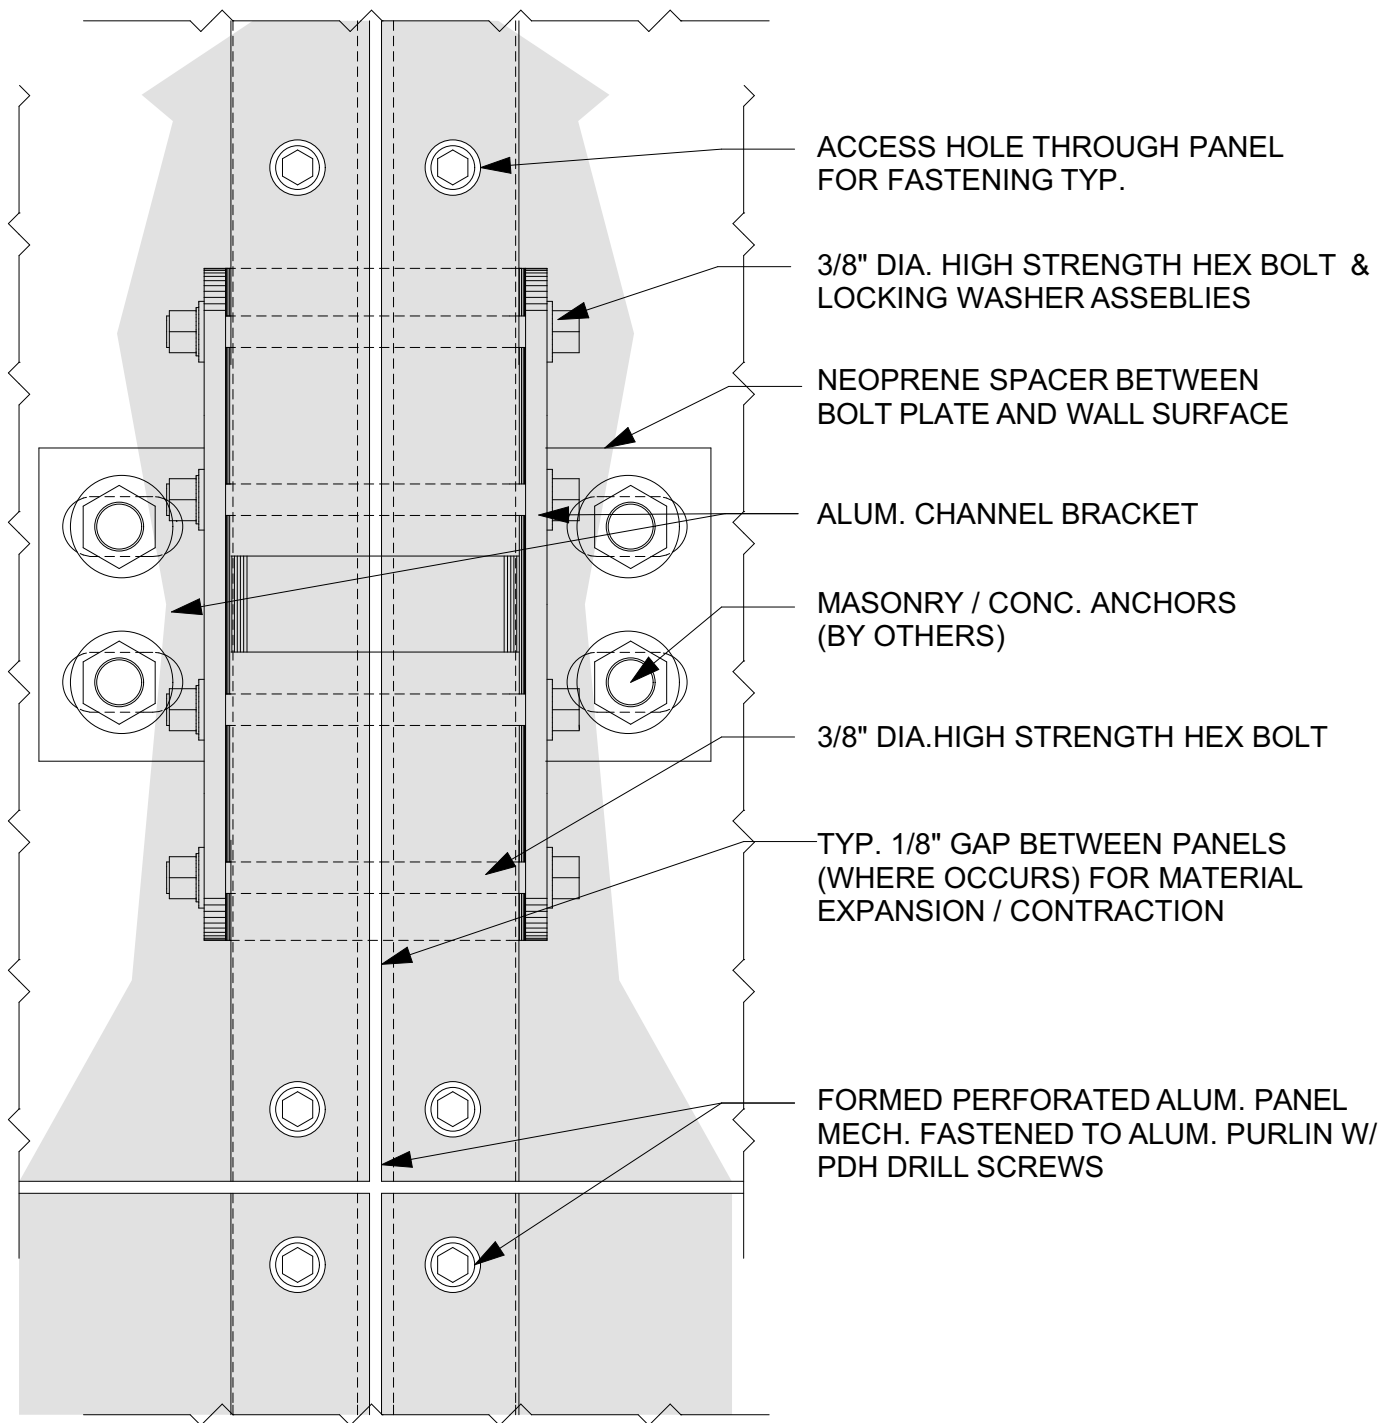

NOT TO SCALE

3

BOTTOM EDGE CONDITION - FRONT

SCALE: 6" = 1'-0"

4

BOTTOM COND - SIDE VIEW

SCALE: 6" = 1'-0"

5

CHANNEL SPLICE BRACKET FRONT VIEW

SCALE: 6" = 1'-0"

6

CHANNEL BRACKET SIDE VIEW

SCALE: 6" = 1'-0"

7

TOP COND. FRONT VIEW

SCALE: 6" = 1'-0"

8

TOP EDGE COND. SIDE VIEW

SCALE: 6" = 1'-0"

9

DOOR / WINDOW HEAD DTL

SCALE: 6" = 1'-0"

10

JAMB DETAIL