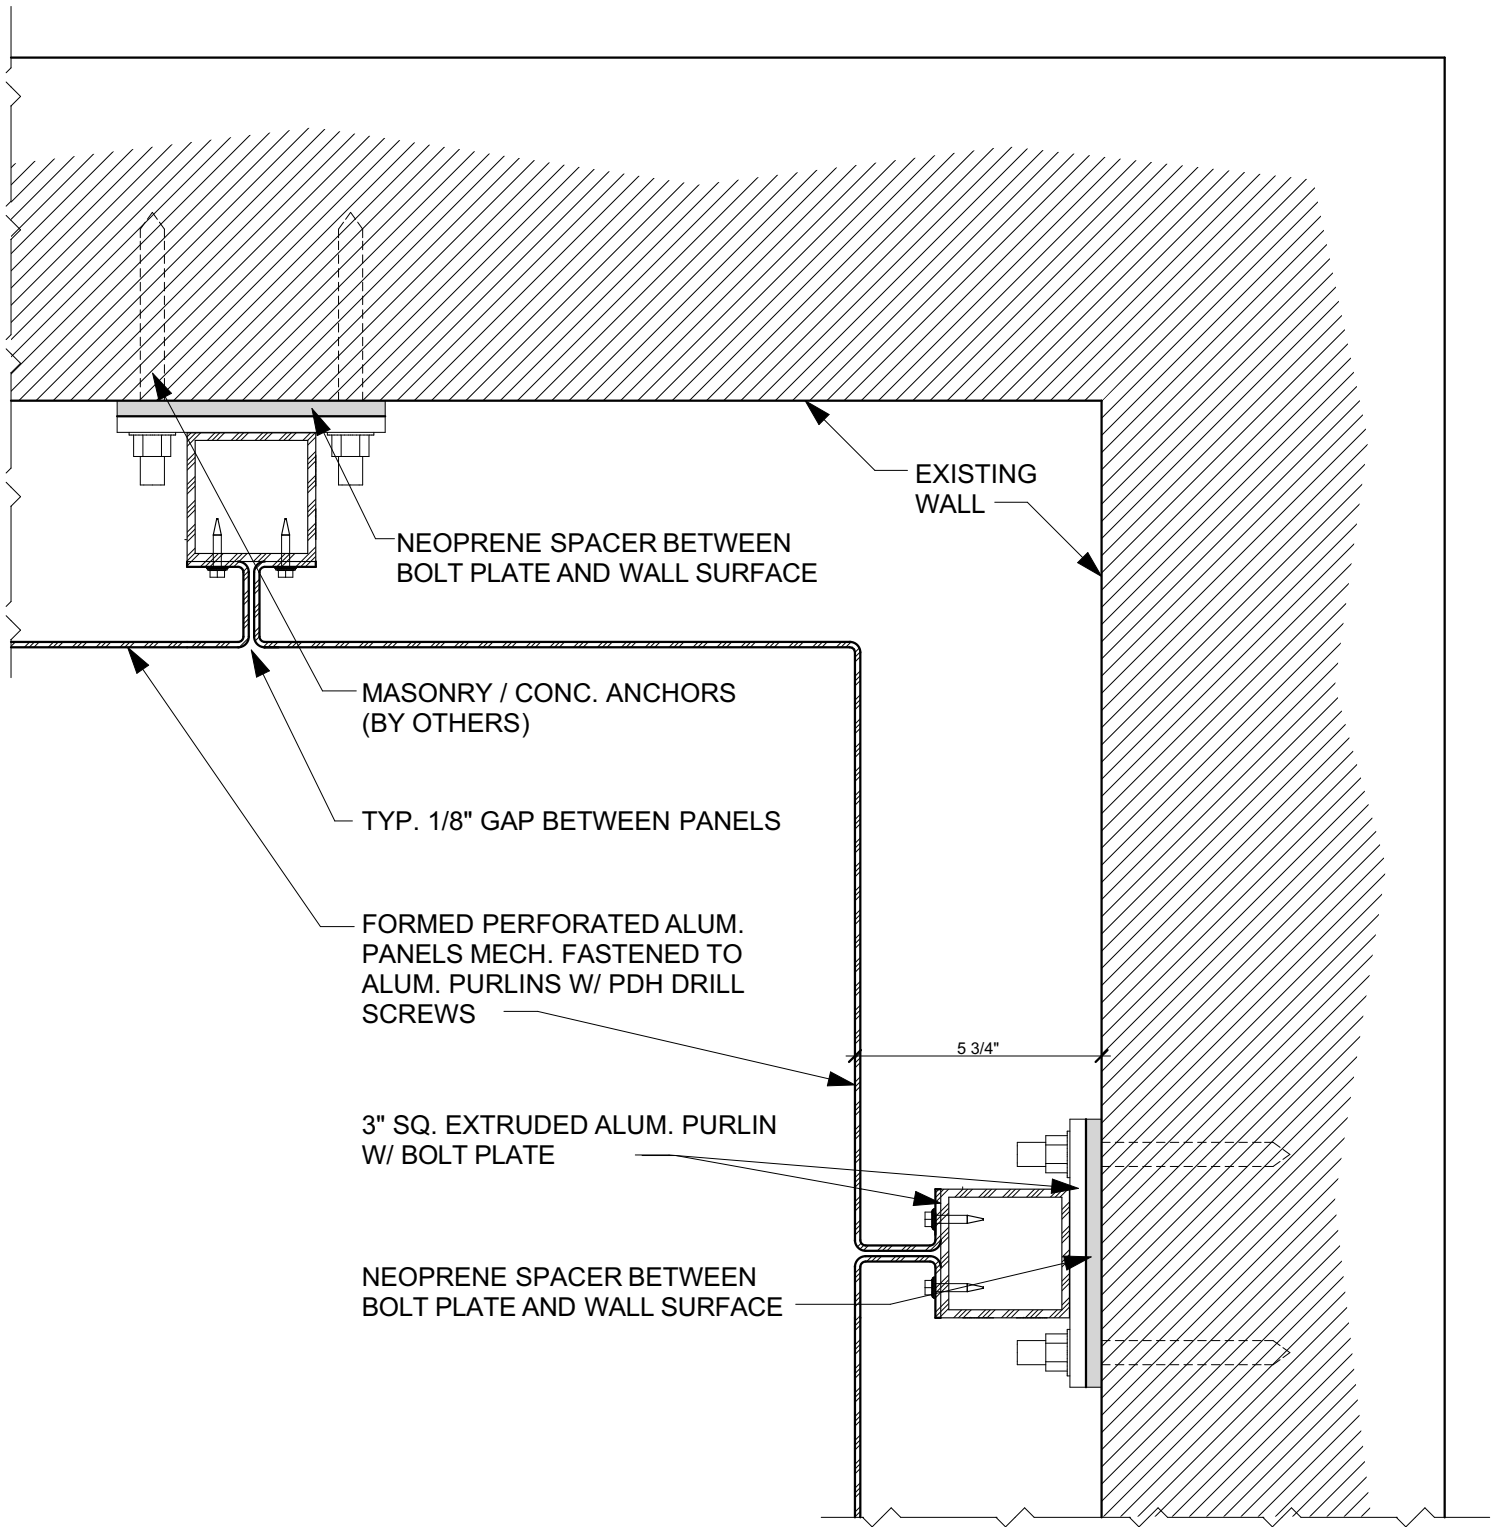

Parasoleil

ParaClad™ 100 Connection Details

PARCLAD 100 BASE DRAWING

2

INSIDE CORNER

NOT TO SCALE

2

OUTSIDE CORNER

NOT TO SCALE

3

BOTTOM EDGE CONDITION - FRONT

SCALE: 6" = 1'-0"

4

BOTTOM COND - SIDE VIEW

SCALE: 6" = 1'-0"

5

CHANNEL SPLICE BRACKET FRONT VIEW

SCALE: 6" = 1'-0"

6

CHANNEL BRACKET SIDE VIEW

SCALE: 6" = 1'-0"

7

TOP COND. FRONT VIEW

SCALE: 6" = 1'-0"

8

TOP EDGE COND. SIDE VIEW

SCALE: 6" = 1'-0"

9

DOOR / WINDOW HEAD DTL

SCALE: 6" = 1'-0"

10

JAMB DETAIL