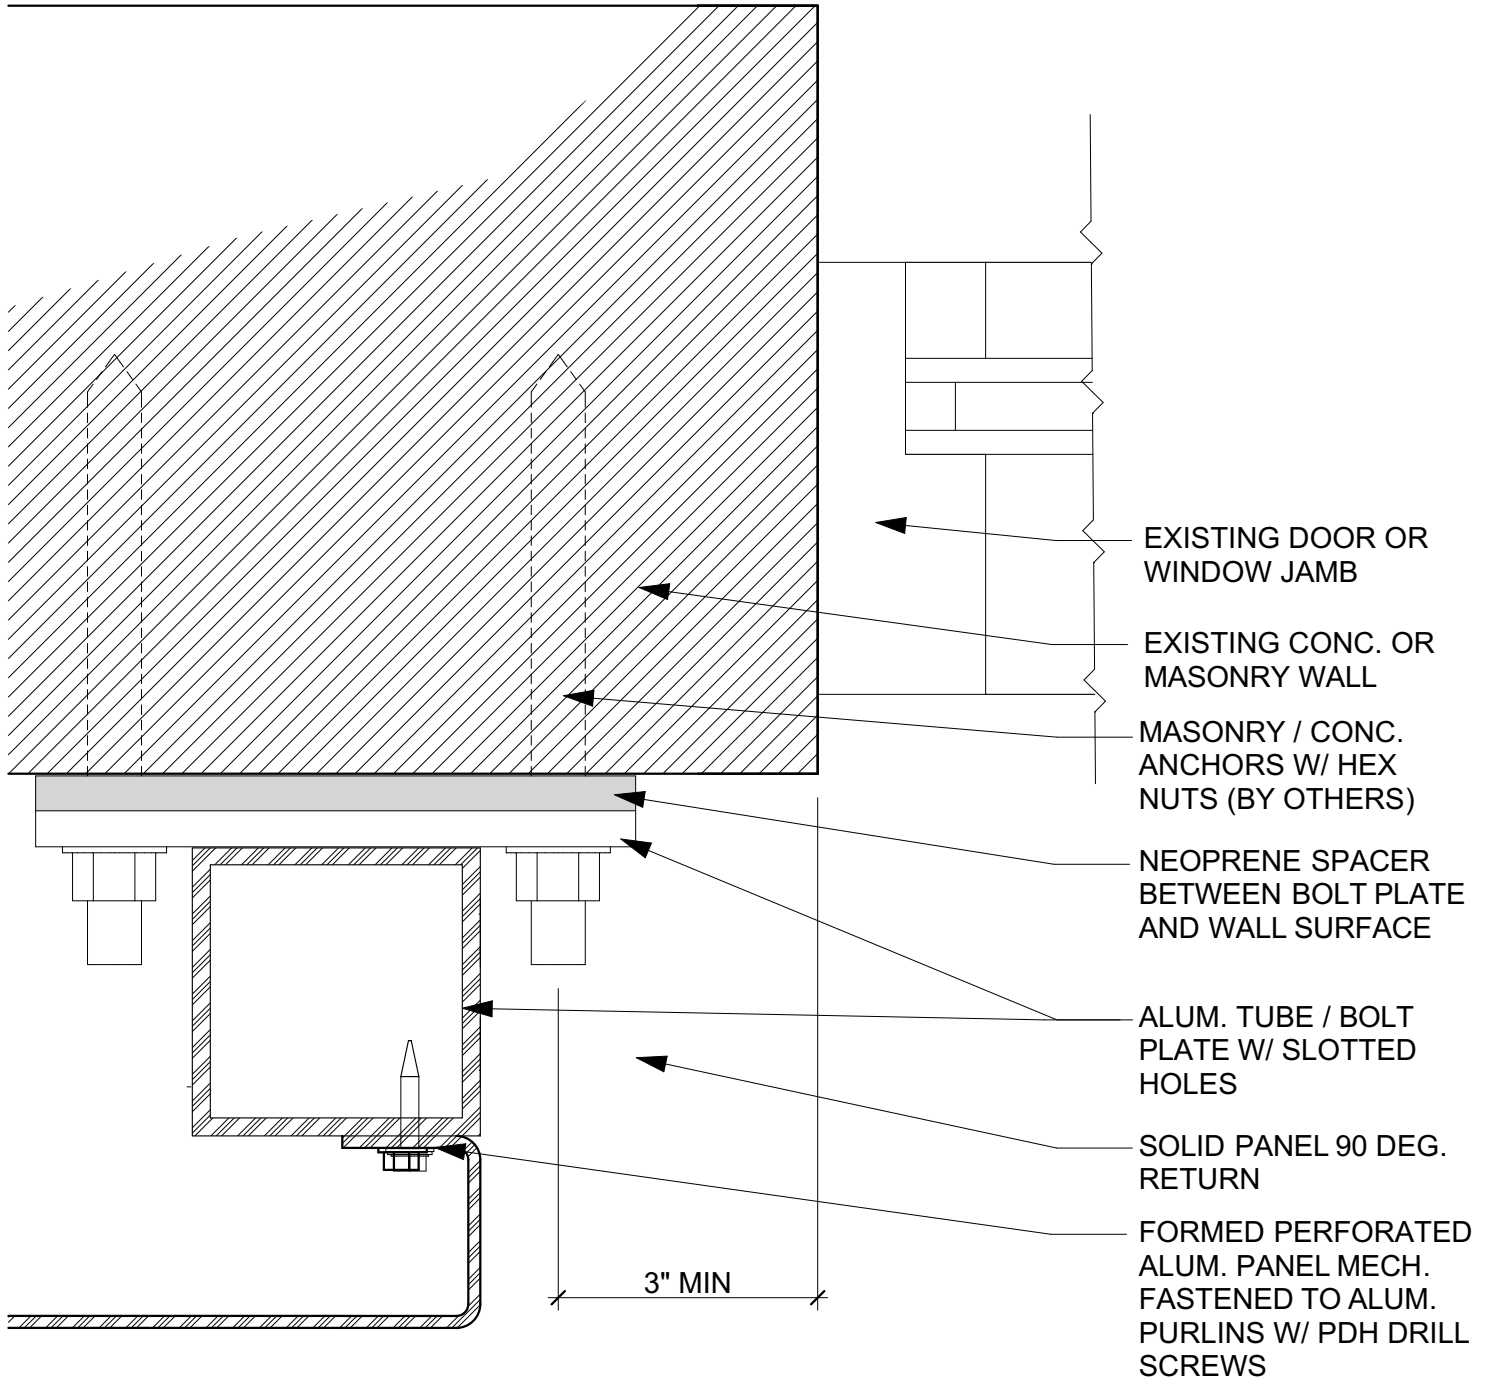

8

TOP EDGE COND. SIDE VIEW

SCALE: 6" = 1'-0"

9

DOOR / WINDOW HEAD DTL

SCALE: 6" = 1'-0"

10

JAMB DETAIL

SCALE: 6" = 1'-0"

Contact Parasoleil for complete specifications, installation requirements and warranty coverage.

All Parasoleil patterns are protected under copyright law. Copying, modifying, or any unauthorized use of these patterns is strictly prohibited.