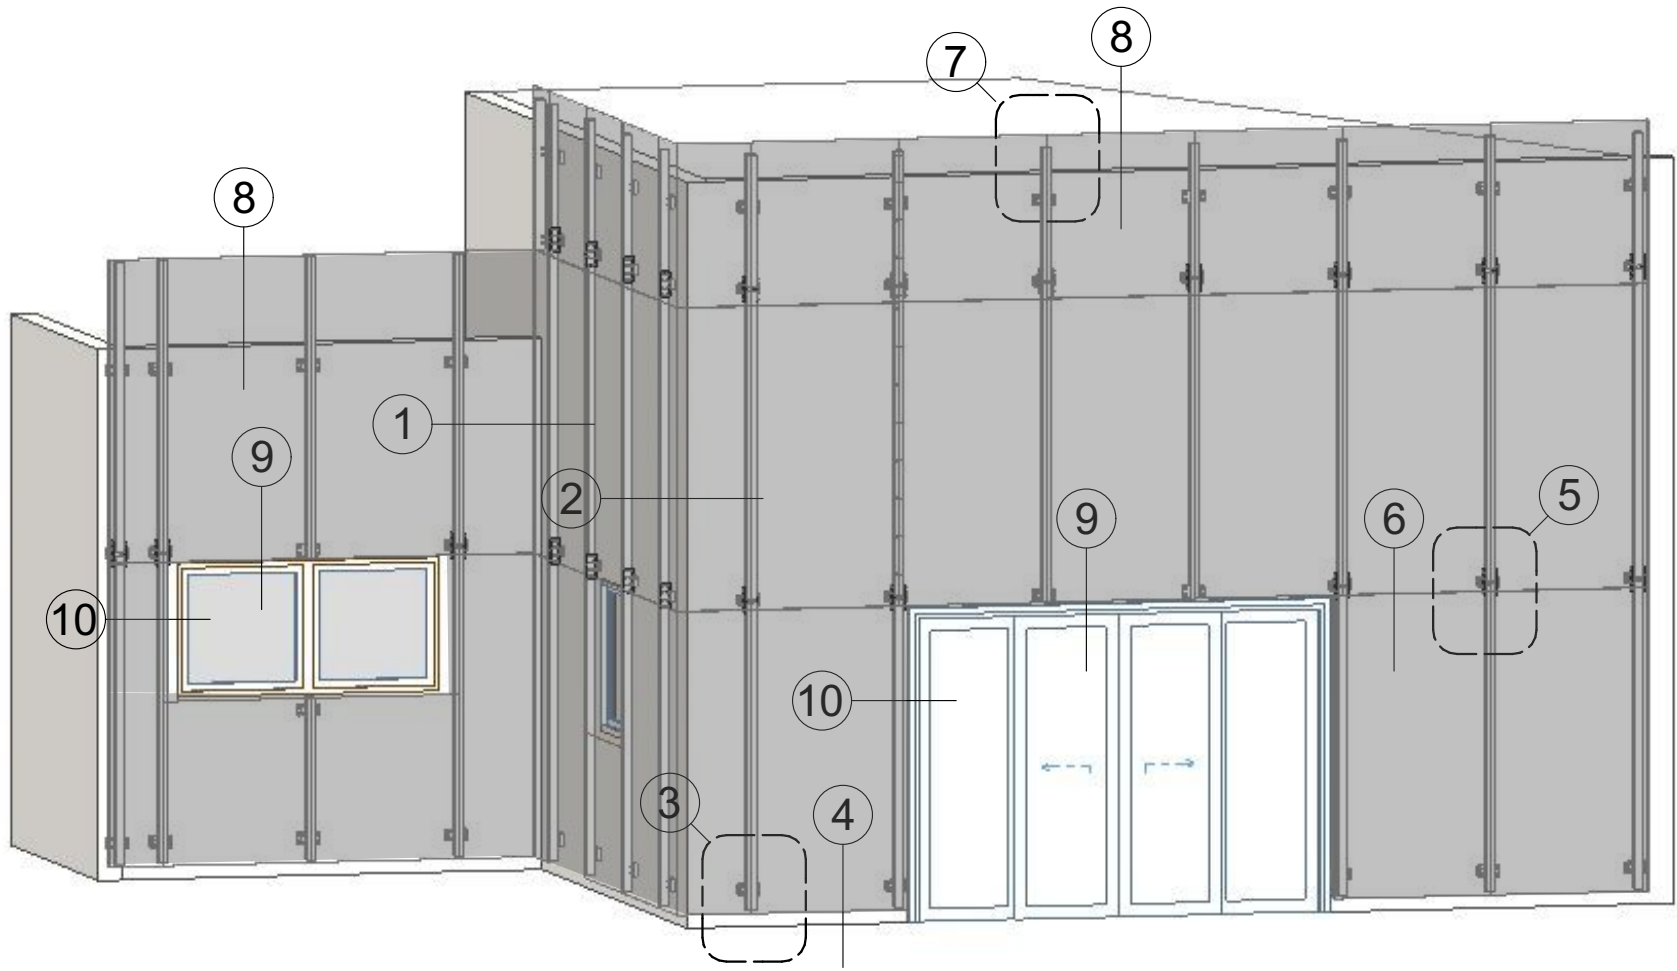

Parasoleil

ParaClad™ 100 Connection Details

PARCLAD 100 BASE DRAWING

2

INSIDE CORNER

NOT TO SCALE

2

OUTSIDE CORNER

NOT TO SCALE

3

BOTTOM EDGE CONDITION - FRONT

SCALE: 6" = 1'-0"

4

BOTTOM COND - SIDE VIEW

SCALE: 6" = 1'-0"

5

CHANNEL SPLICE BRACKET FRONT VIEW

SCALE: 6" = 1'-0"

6

CHANNEL BRACKET SIDE VIEW

SCALE: 6" = 1'-0"

7

TOP COND. FRONT VIEW

SCALE: 6" = 1'-0"

8

TOP EDGE COND. SIDE VIEW

SCALE: 6" = 1'-0"

9

DOOR / WINDOW HEAD DTL

SCALE: 6" = 1'-0"

10

JAMB DETAIL