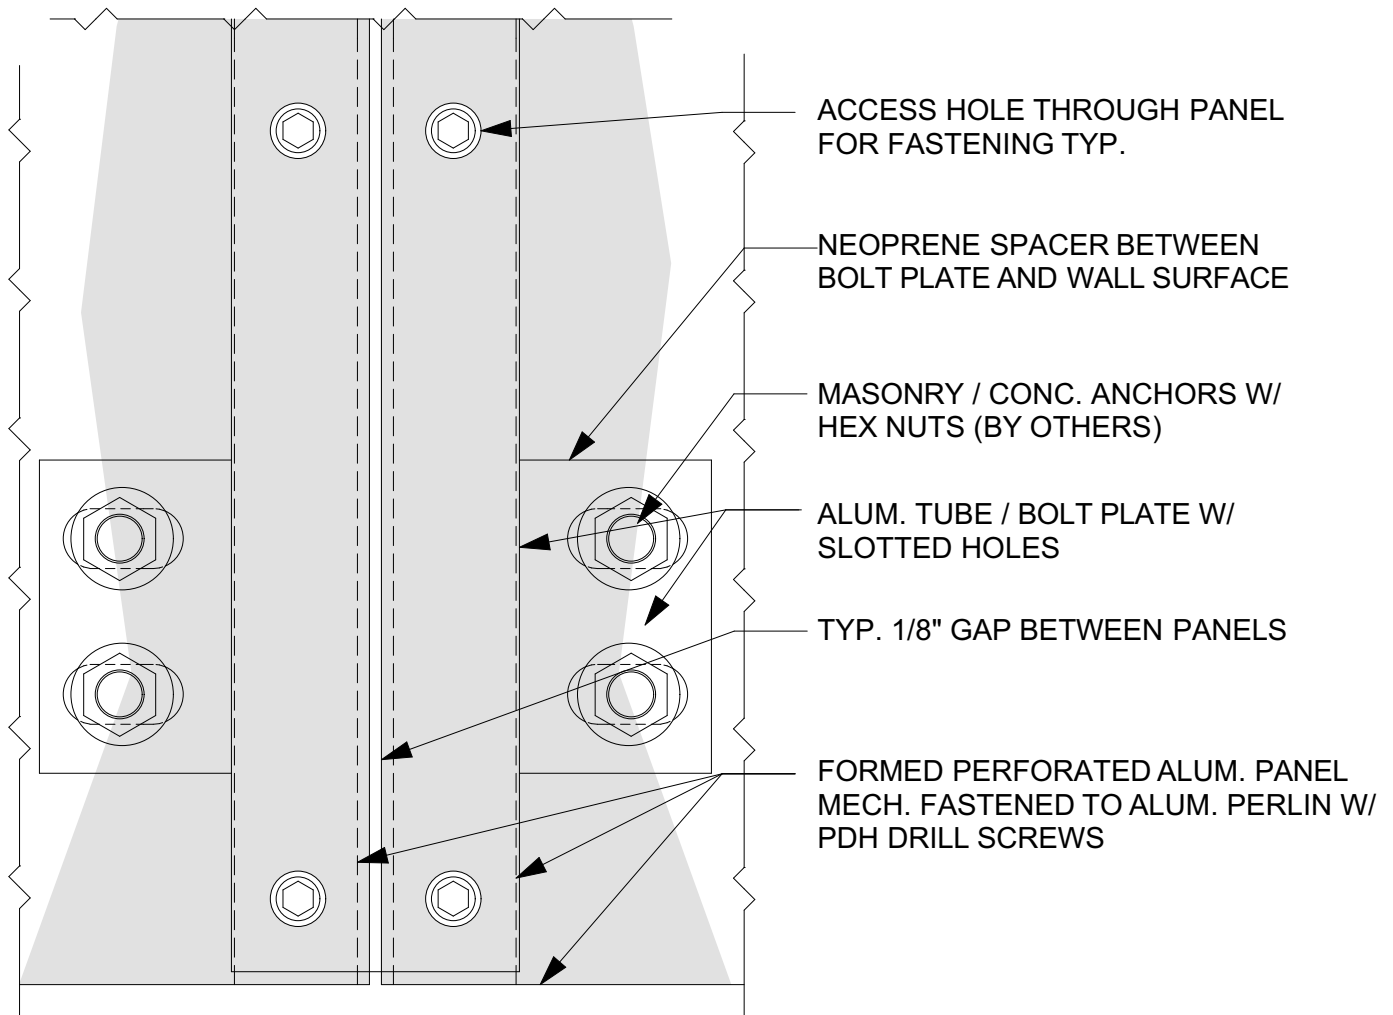

Parasoleil

ParaClad™ 100 Connection Details

PARCLAD 100 BASE DRAWING

2

INSIDE CORNER

NOT TO SCALE

2

OUTSIDE CORNER

NOT TO SCALE

3

BOTTOM EDGE CONDITION - FRONT

SCALE: 6" = 1'-0"

4

BOTTOM COND - SIDE VIEW

SCALE: 6" = 1'-0"

5

CHANNEL SPLICE BRACKET FRONT VIEW

SCALE: 6" = 1'-0"

6

CHANNEL BRACKET SIDE VIEW

SCALE: 6" = 1'-0"

7

TOP COND. FRONT VIEW

SCALE: 6" = 1'-0"

8

TOP EDGE COND. SIDE VIEW

SCALE: 6" = 1'-0"

9

DOOR / WINDOW HEAD DTL

SCALE: 6" = 1'-0"

10

JAMB DETAIL