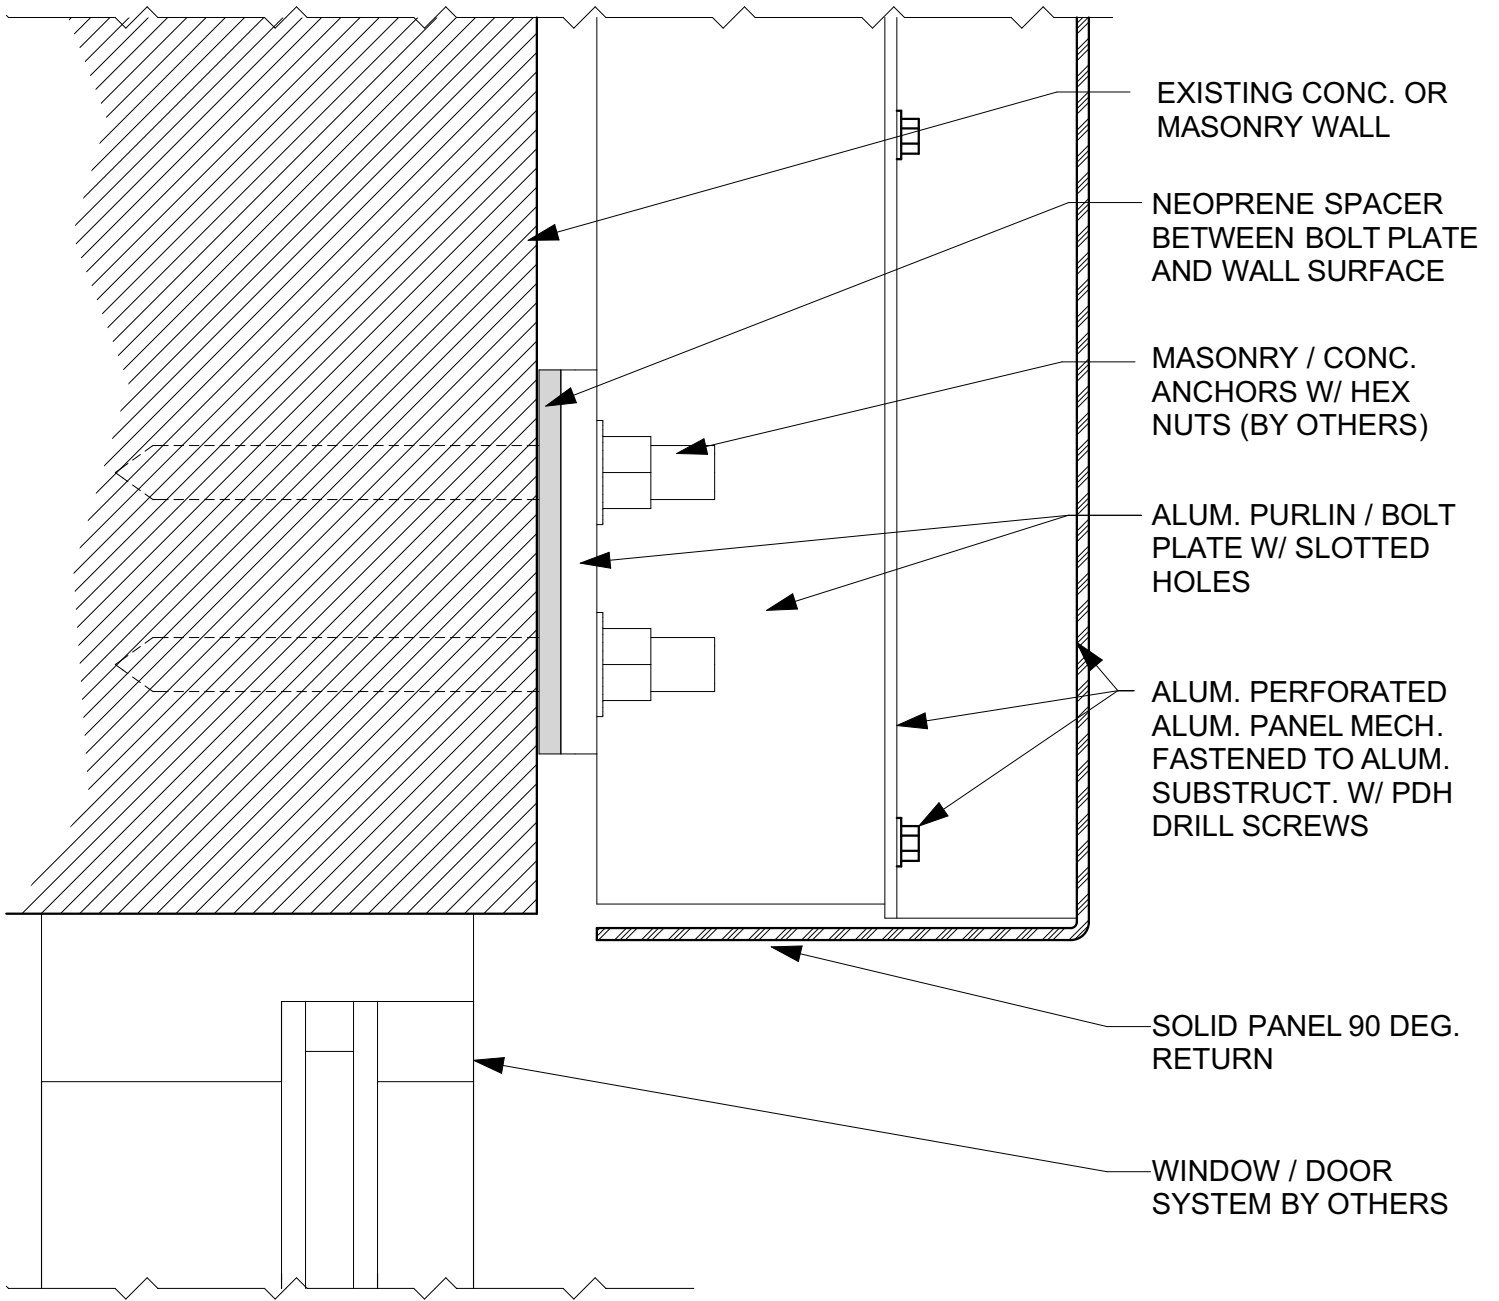

CHANNEL SPLICE BRACKET FRONT VIEW

SCALE: 6" = 1'-0"

6

CHANNEL BRACKET SIDE VIEW

SCALE: 6" = 1'-0"

7

TOP COND. FRONT VIEW

SCALE: 6" = 1'-0"

8

TOP EDGE COND. SIDE VIEW

SCALE: 6" = 1'-0"

9

DOOR / WINDOW HEAD DTL

SCALE: 6" = 1'-0"

10

JAMB DETAIL